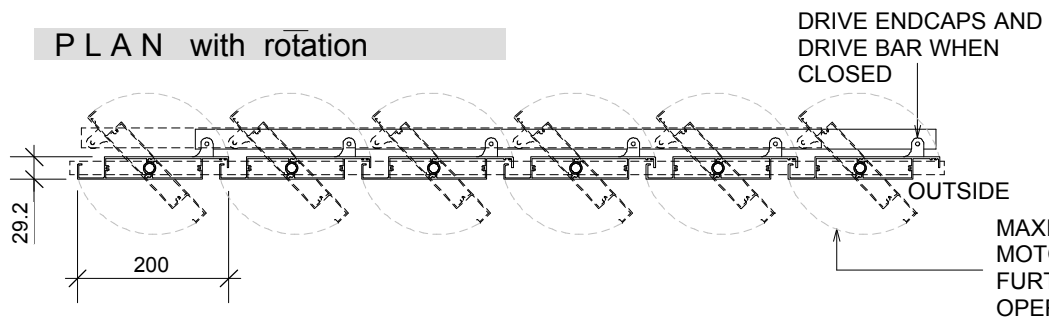

RL200 >> VERTICAL CONFIGURATION >> OPERABLE

FRONT ELEVATION

SIDE ELEVATION

PLAN with rotation

7.02

Scale : 1:10
Date Modified : 01.07.14

p +64 9 525 2525
e info@locarno.co.nz
www.locarno.co.nz
(c) LOCARNO LOUVRES 2014