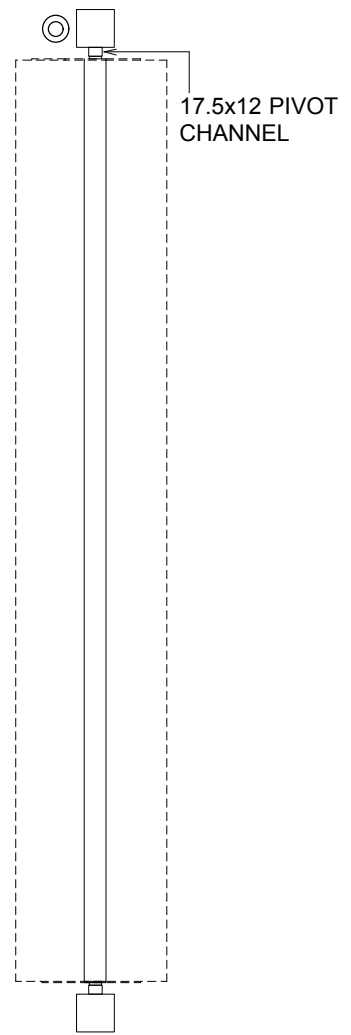

RL200 >> VERTICAL CONFIGURATION >> OPERABLE

FRONT ELEVATION

SIDE ELEVATION

PLAN with rotation

7.02

Scale : 1:10
Date Modified : 01.07.14

p +64 9 525 2525
e info@locarno.co.nz
www.locarno.co.nz
(c) LOCARNO LOUVRES 2014