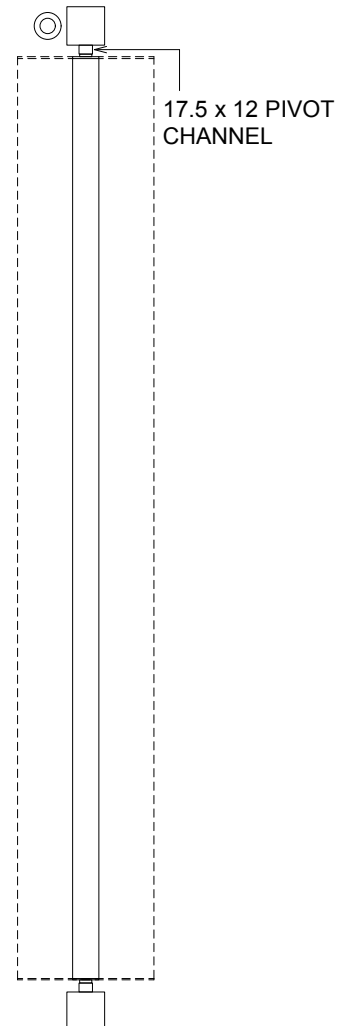

RL180 >> VERTICAL CONFIGURATION >> OPERABLE

FRONT ELEVATION

SIDE ELEVATION

PLAN with rotation