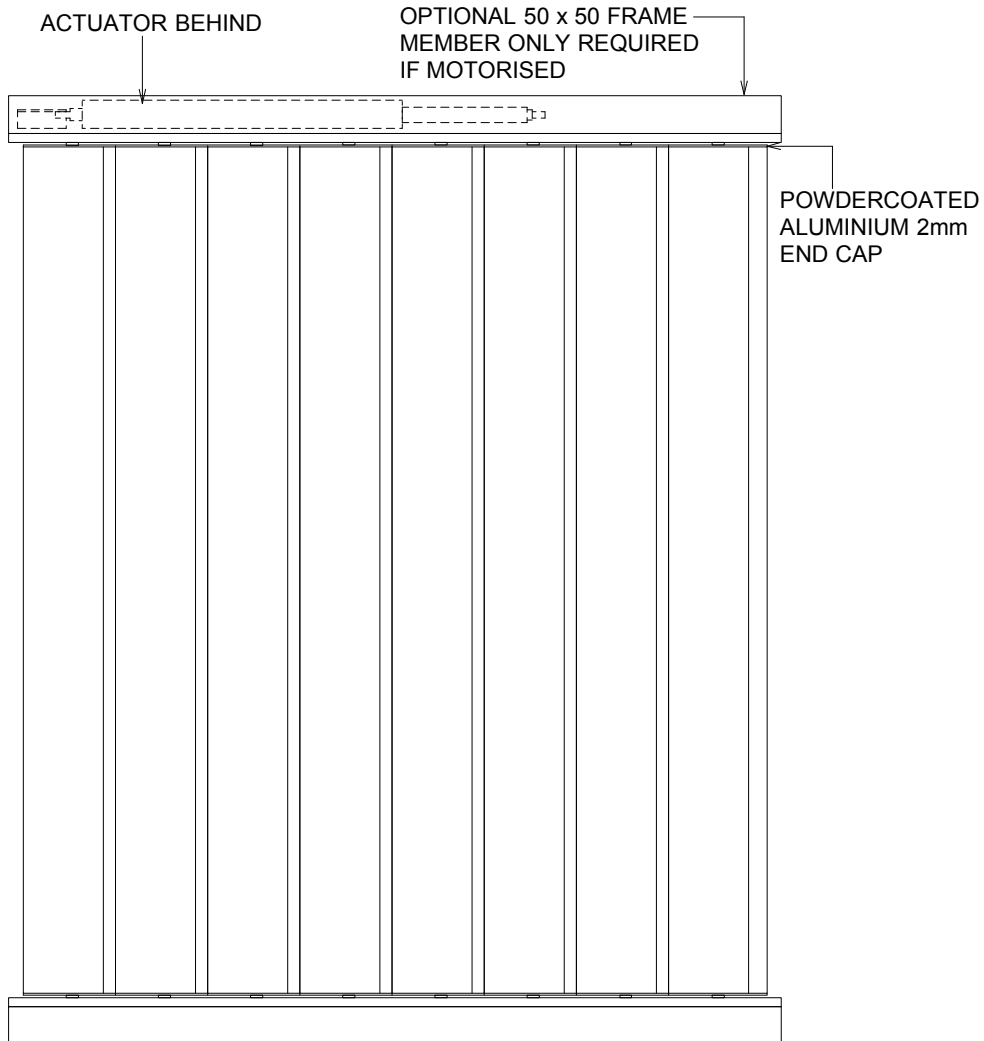

RL130 >> VERTICAL CONFIGURATION >> OPERABLE

FRONT ELEVATION

SIDE ELEVATION

PLAN with rotation