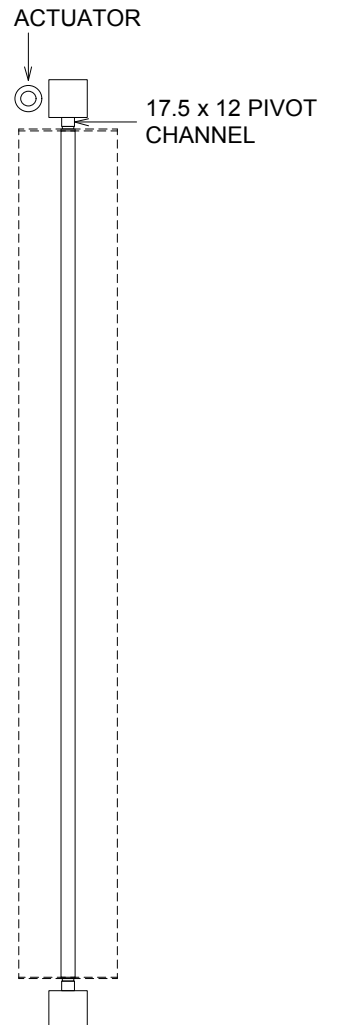

RL130 >> VERTICAL CONFIGURATION >> OPERABLE

FRONT ELEVATION

SIDE ELEVATION

PLAN with rotation