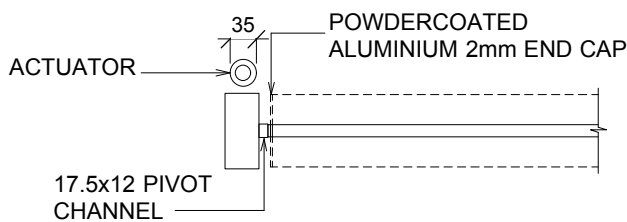

SL90 >> HORIZONTAL CONFIGURATION >> OPERABLE

FRONT ELEVATION

SIDE ELEVATION

PLAN with rotation

LOUVRE CAN ALSO BE CONFIGURED VERTICALLY OR OVERHEAD (NON-WEATHERTIGHT)