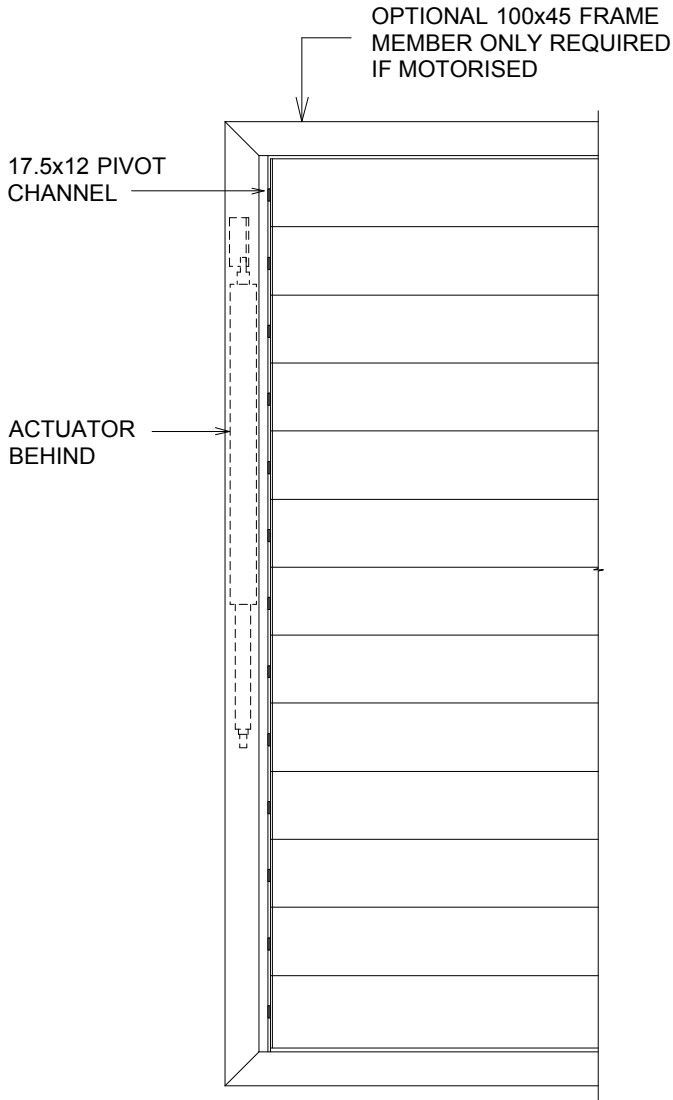

SL90 >> HORIZONTAL CONFIGURATION >> OPERABLE

FRONT ELEVATION

SIDE ELEVATION

PLAN with rotation

LOUVRE CAN ALSO BE CONFIGURED VERTICALLY OR OVERHEAD (NON-WEATHERTIGHT)