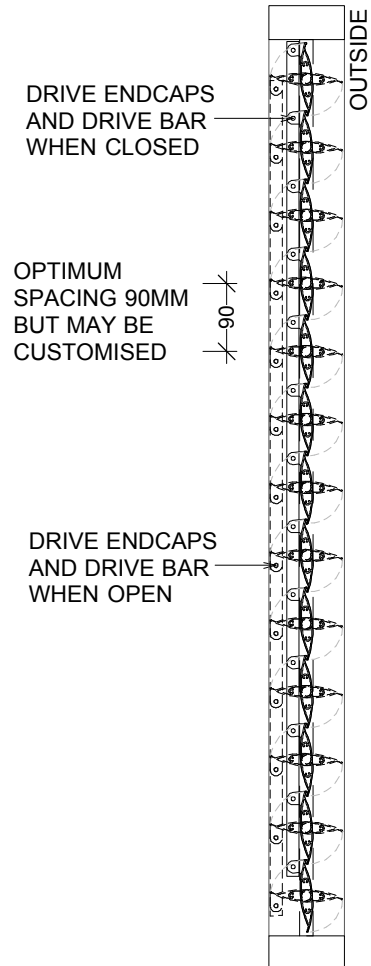

SL90 >> HORIZONTAL CONFIGURATION >> OPERABLE

FRONT ELEVATION

SIDE ELEVATION

PLAN with rotation

LOUVRE CAN ALSO BE CONFIGURED VERTICALLY OR OVERHEAD (NON-WEATHERTIGHT)