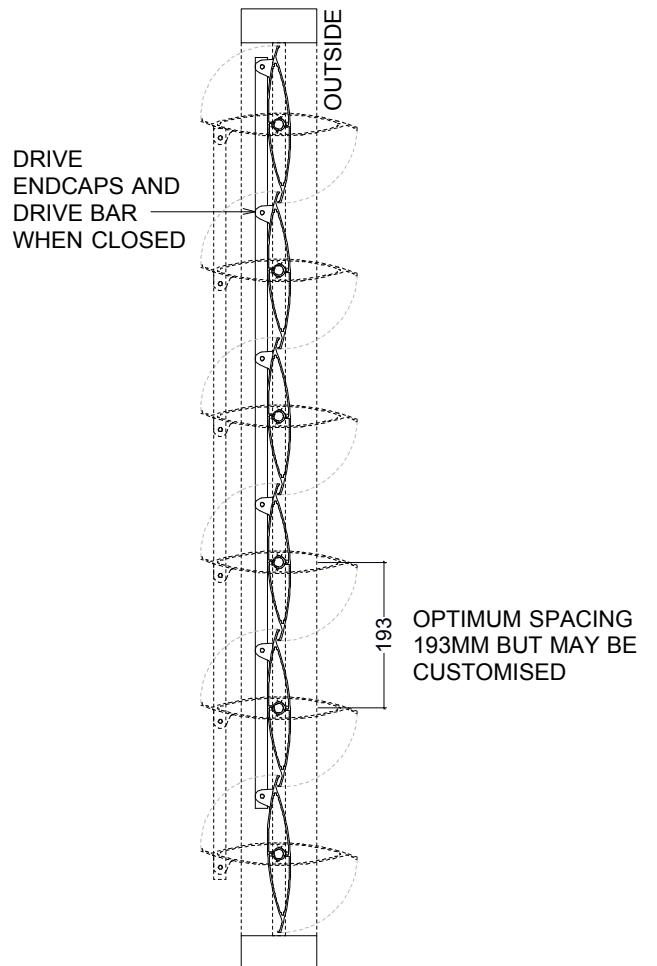

SL207 >> HORIZONTAL CONFIGURATION >> OPERABLE

FRONT ELEVATION

SIDE ELEVATION

PLAN with rotation

LOUVRE CAN ALSO BE CONFIGURED VERTICALLY OR OVERHEAD (NON-WEATHERTIGHT)