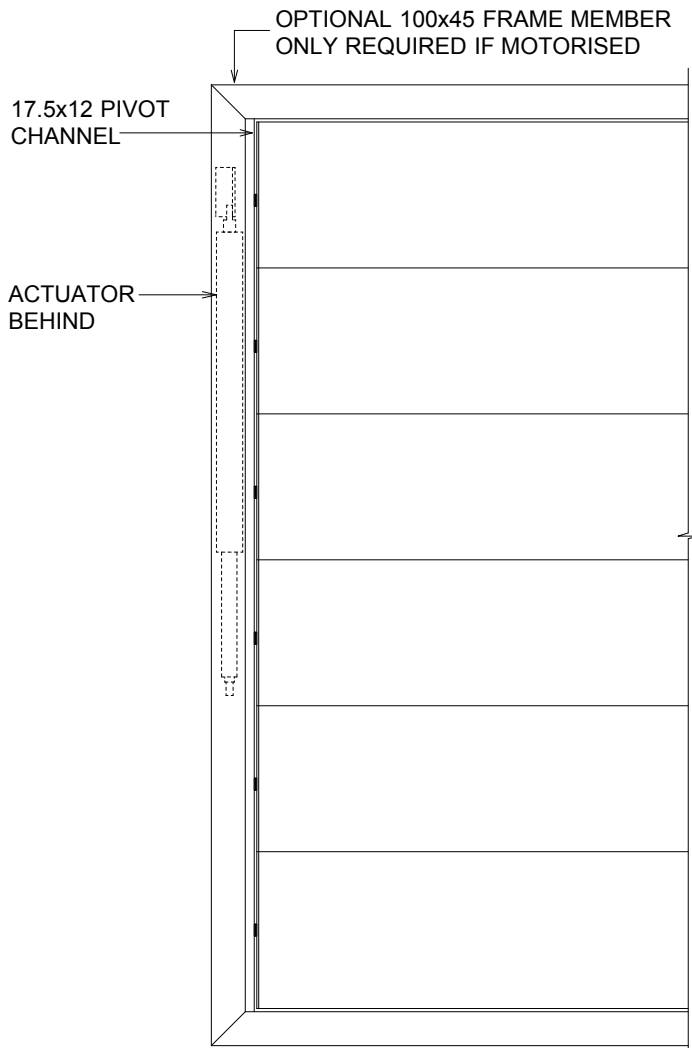

SL207 >> HORIZONTAL CONFIGURATION >> OPERABLE

FRONT ELEVATION

SIDE ELEVATION

PLAN with rotation

LOUVRE CAN ALSO BE CONFIGURED VERTICALLY OR OVERHEAD (NON-WEATHERTIGHT)