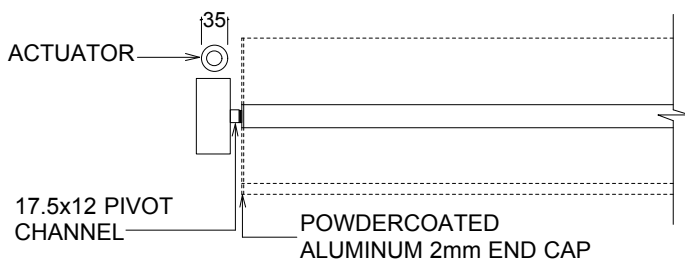

SL207 >> HORIZONTAL CONFIGURATION >> OPERABLE

FRONT ELEVATION

SIDE ELEVATION

PLAN with rotation

LOUVRE CAN ALSO BE CONFIGURED VERTICALLY OR OVERHEAD (NON-WEATHERTIGHT)