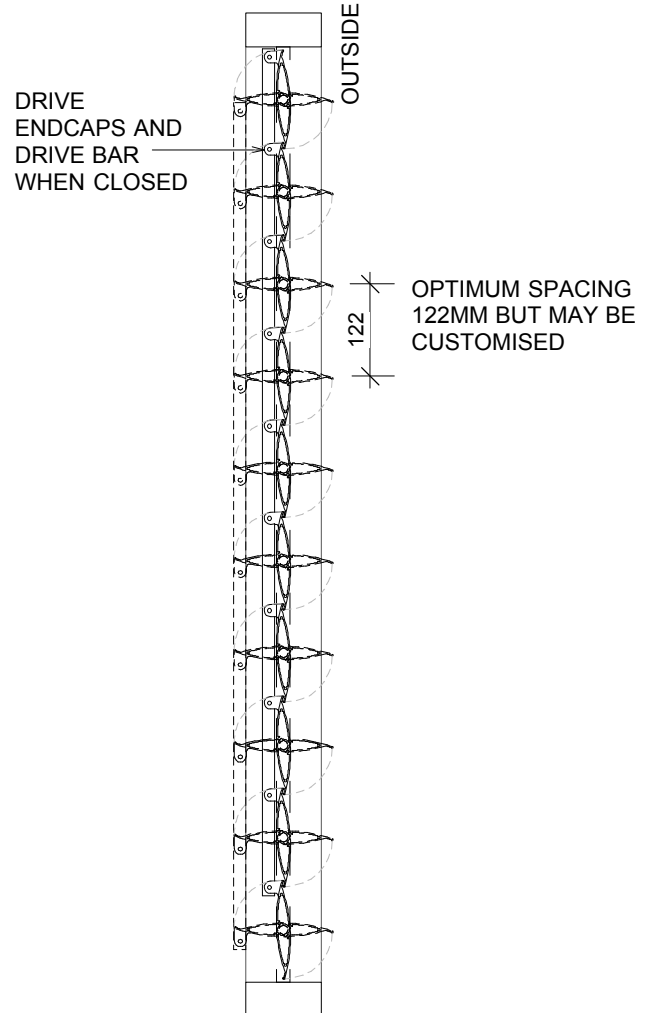

SL130 >> HORIZONTAL CONFIGURATION >> OPERABLE

FRONT ELEVATION

SIDE ELEVATION

PLAN with rotation

LOUVRE CAN ALSO BE CONFIGURED VERTICALLY OR OVERHEAD (NON-WEATHERTIGHT)