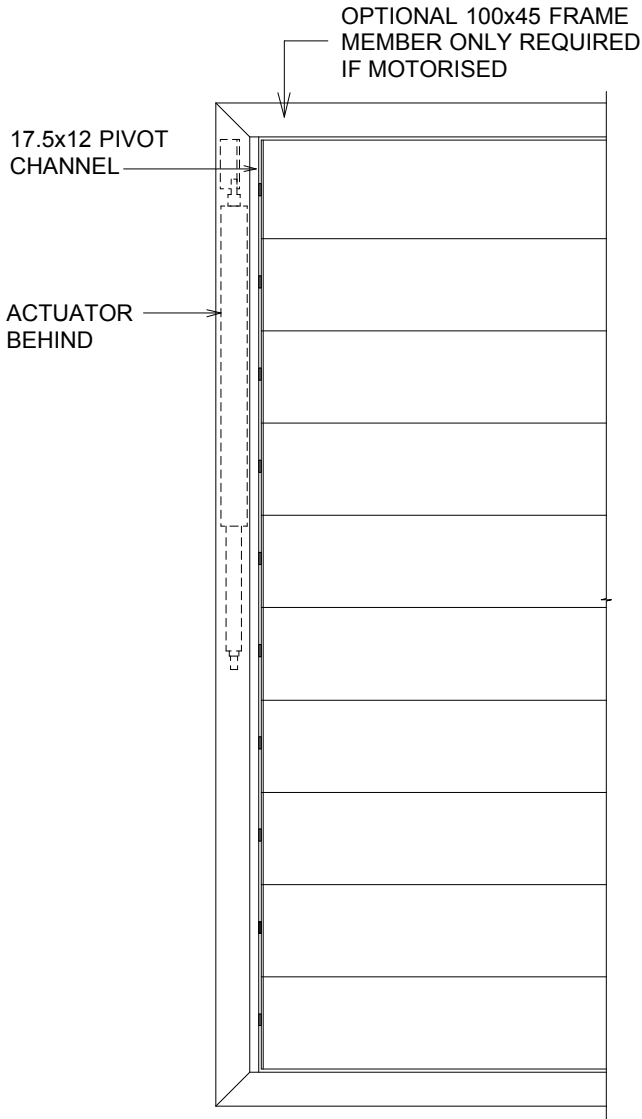

SL130 >> HORIZONTAL CONFIGURATION >> OPERABLE

FRONT ELEVATION

SIDE ELEVATION

PLAN with rotation

LOUVRE CAN ALSO BE CONFIGURED VERTICALLY OR OVERHEAD (NON-WEATHERTIGHT)