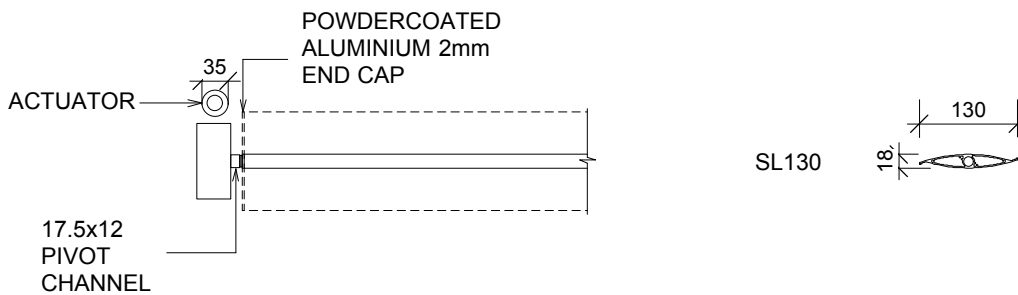

SL130 >> HORIZONTAL CONFIGURATION >> OPERABLE

FRONT ELEVATION

SIDE ELEVATION

PLAN with rotation

LOUVRE CAN ALSO BE CONFIGURED VERTICALLY OR OVERHEAD (NON-WEATHERTIGHT)