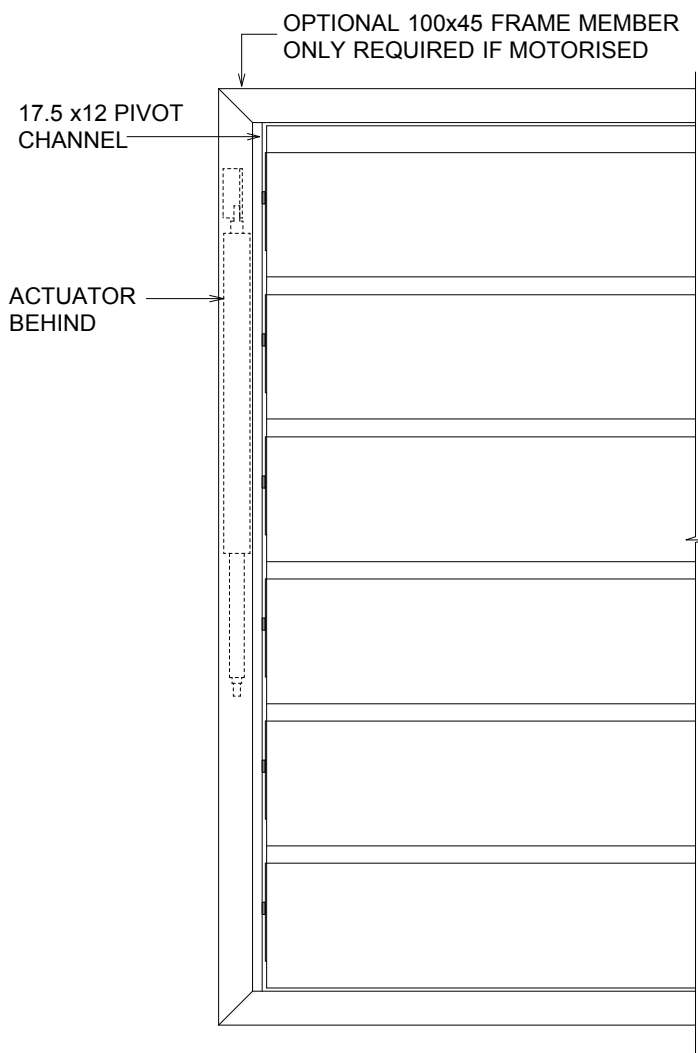

RL200 >> HORIZONTAL CONFIGURATION >> OPERABLE

FRONT ELEVATION

SIDE ELEVATION

PLAN with rotation

LOUVRE CAN ALSO BE CONFIGURED VERTICALLY OR OVERHEAD (NON-WEATHERTIGHT)