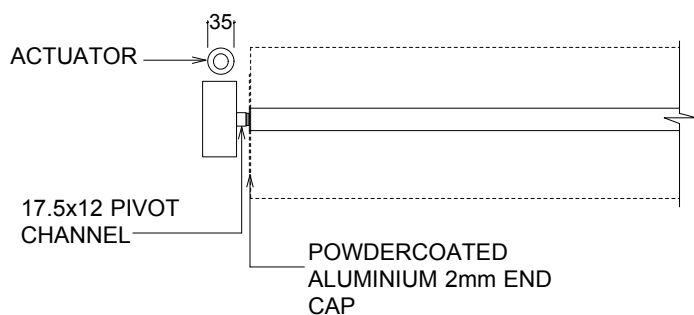

RL200 >> HORIZONTAL CONFIGURATION >> OPERABLE

FRONT ELEVATION

SIDE ELEVATION

PLAN with rotation

LOUVRE CAN ALSO BE CONFIGURED VERTICALLY OR OVERHEAD (NON-WEATHERTIGHT)