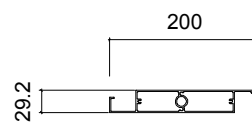

RL200 >> HORIZONTAL CONFIGURATION >> OPERABLE

FRONT ELEVATION

SIDE ELEVATION

PLAN with rotation

LOUVRE CAN ALSO BE CONFIGURED VERTICALLY OR OVERHEAD (NON-WEATHERTIGHT)