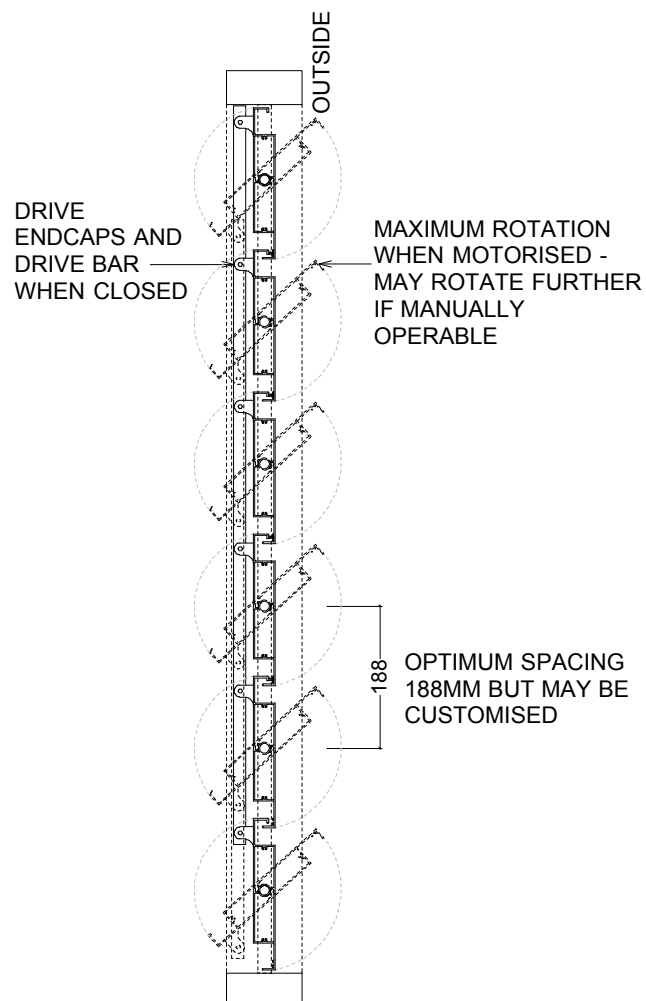

RL200 >> HORIZONTAL CONFIGURATION >> OPERABLE

FRONT ELEVATION

SIDE ELEVATION

PLAN with rotation

LOUVRE CAN ALSO BE CONFIGURED VERTICALLY OR OVERHEAD (NON-WEATHERTIGHT)