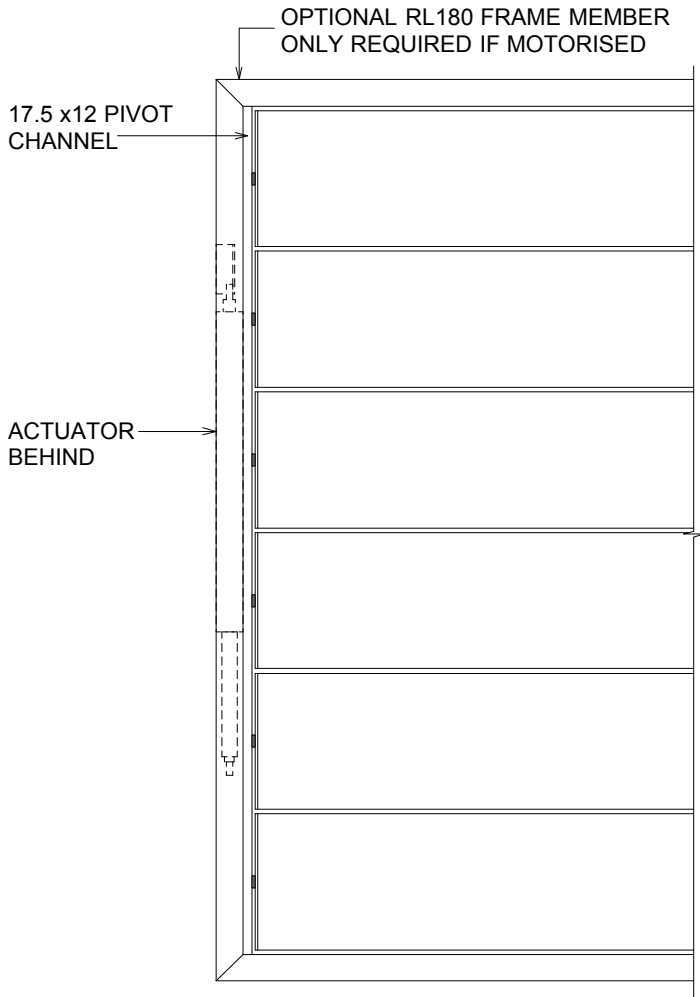

RL180 >> HORIZONTAL CONFIGURATION >> OPERABLE

FRONT ELEVATION

SIDE ELEVATION

PLAN with rotation

LOUVRE CAN ALSO BE CONFIGURED VERTICALLY OR OVERHEAD (NON-WEATHERTIGHT)

4.11

Scale : 1:10

Date Modified : 01.07.14