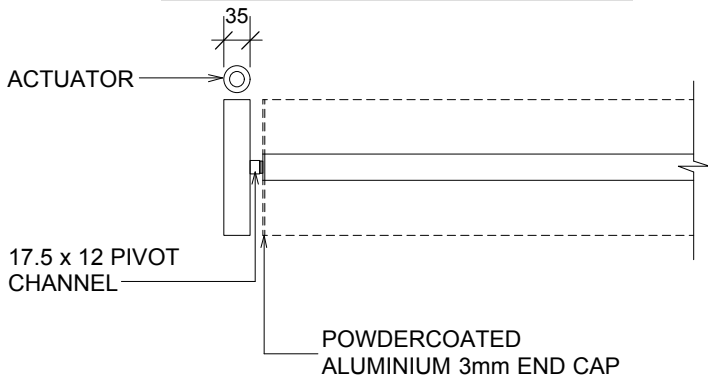

RL180 >> HORIZONTAL CONFIGURATION >> OPERABLE

FRONT ELEVATION

SIDE ELEVATION

PLAN with rotation

LOUVRE CAN ALSO BE CONFIGURED VERTICALLY OR OVERHEAD (NON-WEATHERTIGHT)

4.11

Scale : 1:10

Date Modified : 01.07.14