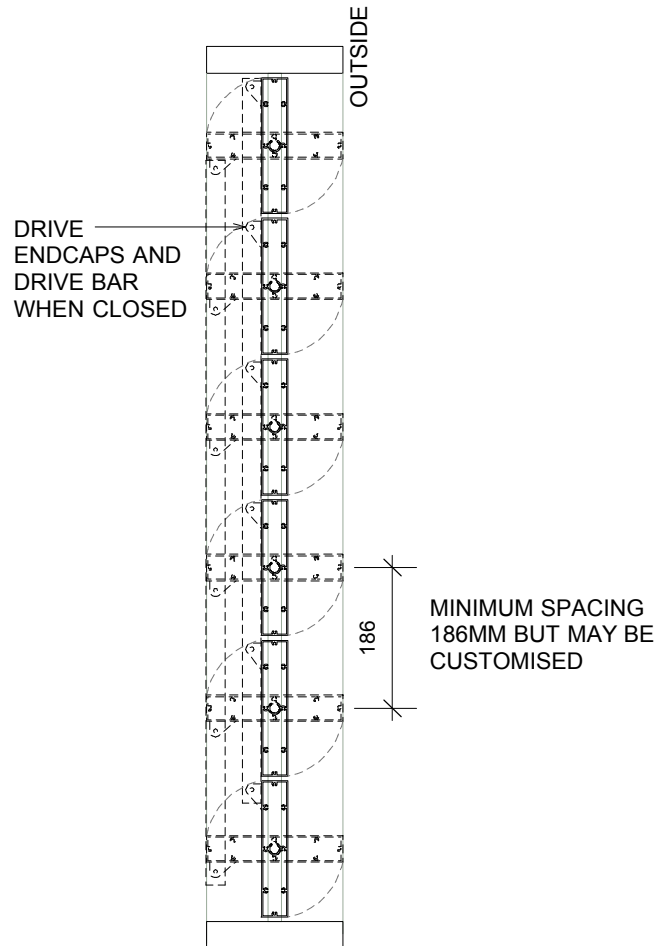

RL180 >> HORIZONTAL CONFIGURATION >> OPERABLE

FRONT ELEVATION

SIDE ELEVATION

PLAN with rotation

LOUVRE CAN ALSO BE CONFIGURED VERTICALLY OR OVERHEAD (NON-WEATHERTIGHT)

4.11

Scale : 1:10

Date Modified : 01.07.14