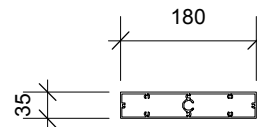

RL180 >> HORIZONTAL CONFIGURATION >> OPERABLE

FRONT ELEVATION

SIDE ELEVATION

PLAN with rotation

LOUVRE CAN ALSO BE CONFIGURED VERTICALLY OR OVERHEAD (NON-WEATHERTIGHT)

4.11

Scale : 1:10

Date Modified : 01.07.14