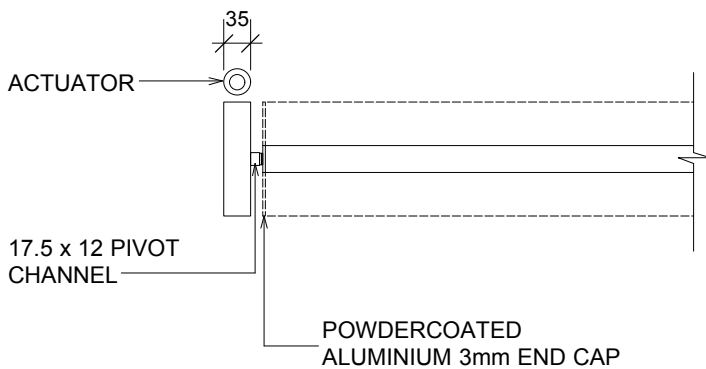

# RL150 >> HORIZONTAL CONFIGURATION >> OPERABLE

**FRONT ELEVATION**

**SIDE ELEVATION**

**PLAN with rotation**

LOUVRE CAN ALSO BE CONFIGURED VERTICALLY OR OVERHEAD (NON-WEATHERTIGHT)