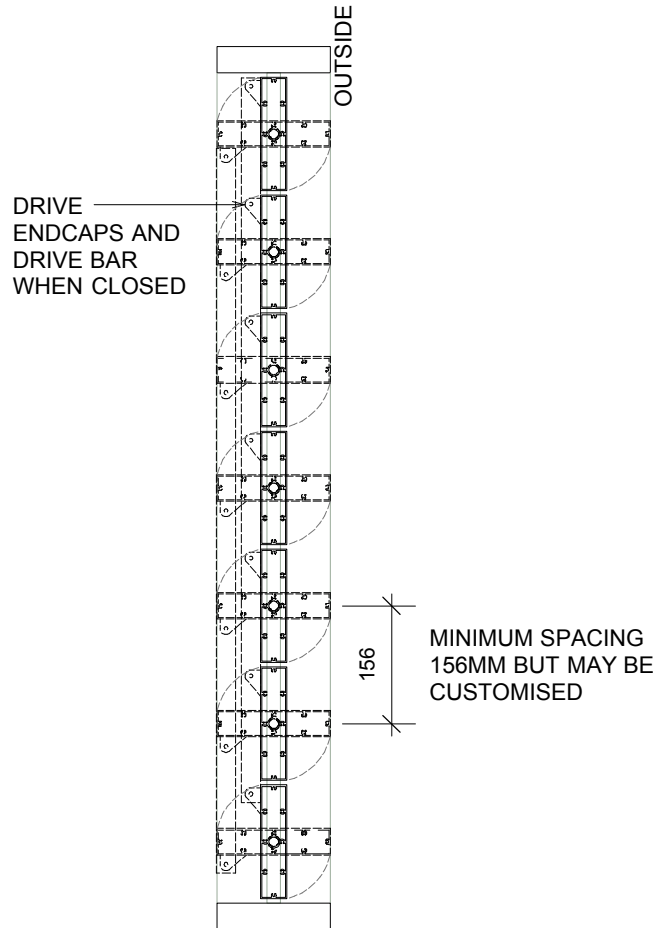

# RL150 >> HORIZONTAL CONFIGURATION >> OPERABLE

**FRONT ELEVATION**

**SIDE ELEVATION**

**PLAN with rotation**

LOUVRE CAN ALSO BE CONFIGURED VERTICALLY OR OVERHEAD (NON-WEATHERTIGHT)