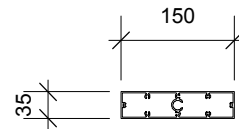

# RL150 >> HORIZONTAL CONFIGURATION >> OPERABLE

**FRONT ELEVATION**

**SIDE ELEVATION**

**PLAN with rotation**

LOUVRE CAN ALSO BE CONFIGURED VERTICALLY OR OVERHEAD (NON-WEATHERTIGHT)