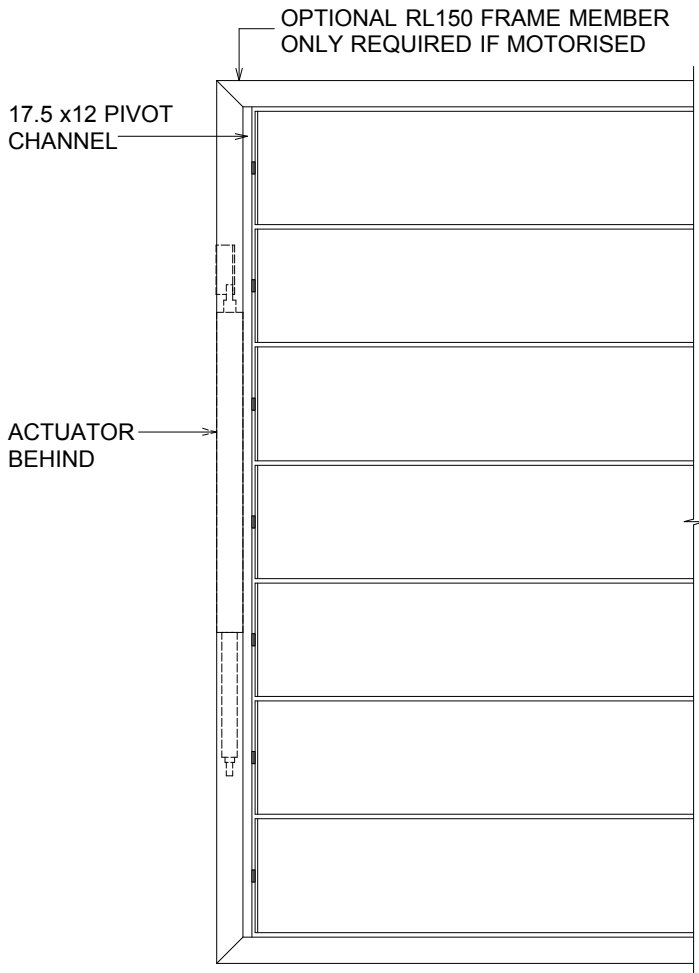

# RL150 >> HORIZONTAL CONFIGURATION >> OPERABLE

**FRONT ELEVATION**

**SIDE ELEVATION**

**PLAN with rotation**

LOUVRE CAN ALSO BE CONFIGURED VERTICALLY OR OVERHEAD (NON-WEATHERTIGHT)