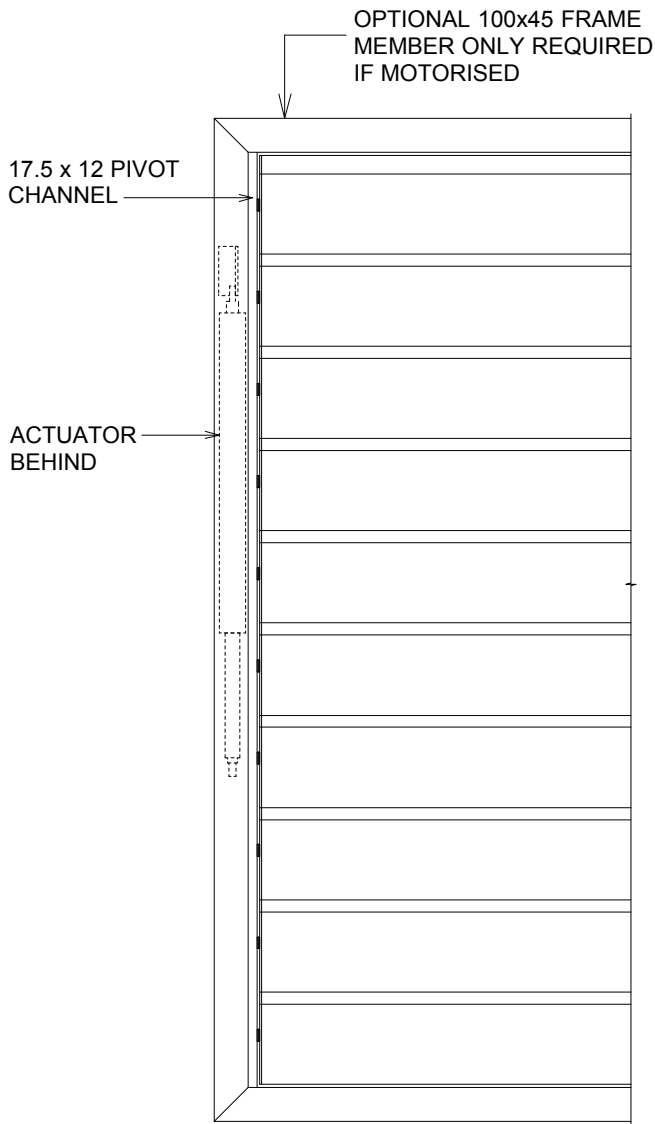

RL130 >> HORIZONTAL CONFIGURATION >> OPERABLE

FRONT ELEVATION

SIDE ELEVATION

PLAN with rotation

LOUVRE CAN ALSO BE CONFIGURED VERTICALLY OR OVERHEAD (NON-WEATHERTIGHT)