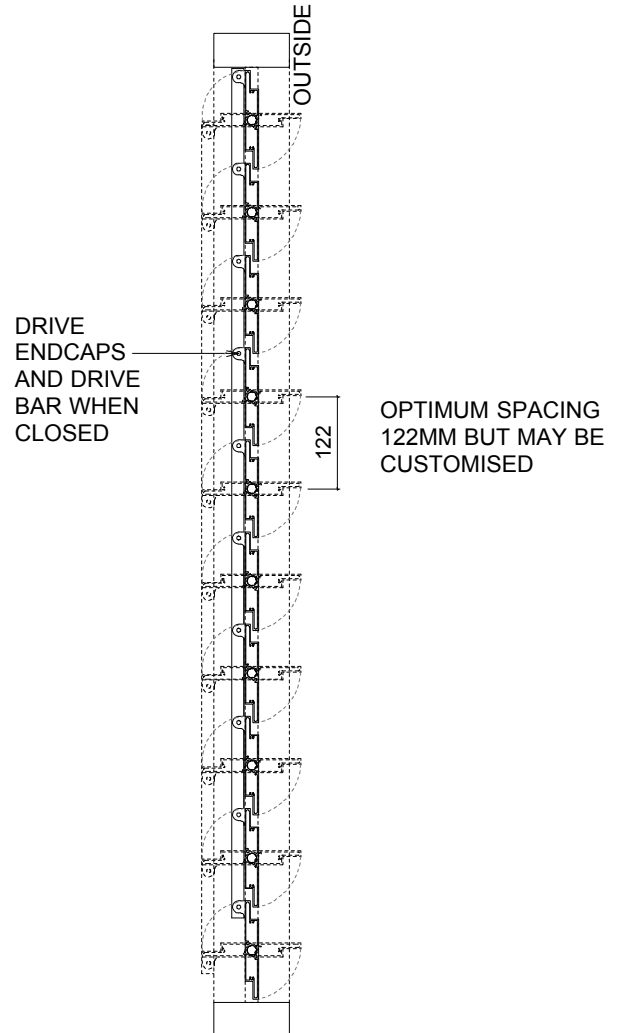

RL130 >> HORIZONTAL CONFIGURATION >> OPERABLE

FRONT ELEVATION

SIDE ELEVATION

PLAN with rotation

LOUVRE CAN ALSO BE CONFIGURED VERTICALLY OR OVERHEAD (NON-WEATHERTIGHT)