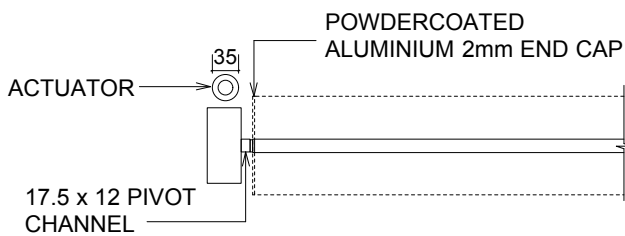

RL130 >> HORIZONTAL CONFIGURATION >> OPERABLE

FRONT ELEVATION

SIDE ELEVATION

PLAN with rotation

LOUVRE CAN ALSO BE CONFIGURED VERTICALLY OR OVERHEAD (NON-WEATHERTIGHT)