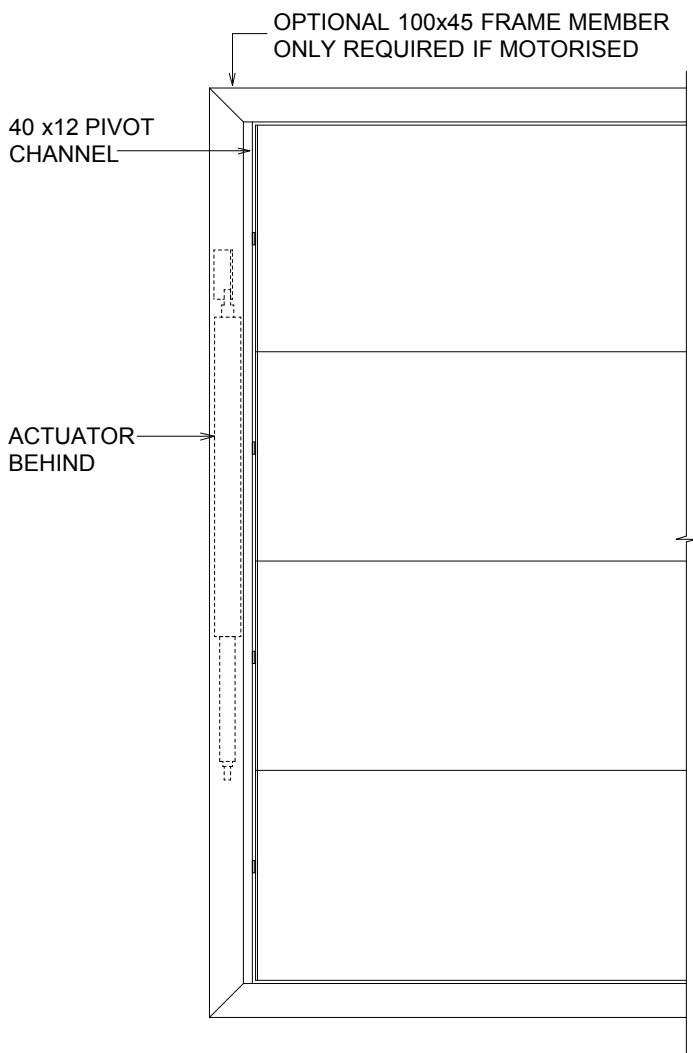

EL300 >> HORIZONTAL CONFIGURATION >> OPERABLE

FRONT ELEVATION

SIDE ELEVATION

PLAN with rotation

LOUVRE CAN ALSO BE CONFIGURED VERTICALLY OR OVERHEAD (NON-WEATHERTIGHT)

LOCARNO LOUVRES

4.09

Scale : 1:10
Date Modified : 01.07.14