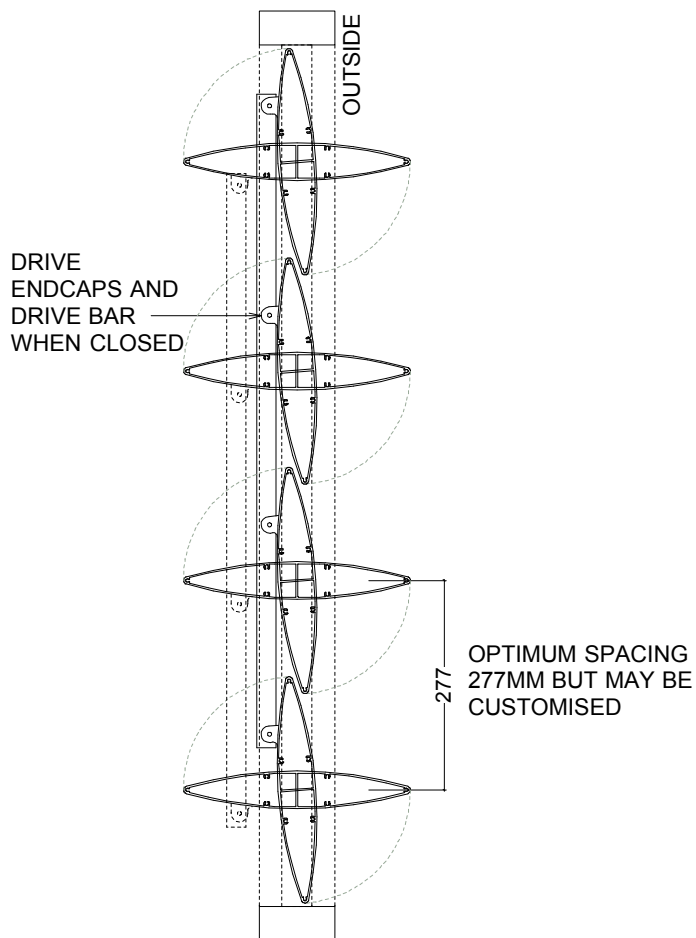

EL300 >> HORIZONTAL CONFIGURATION >> OPERABLE

FRONT ELEVATION

SIDE ELEVATION

PLAN with rotation

LOUVRE CAN ALSO BE CONFIGURED VERTICALLY OR OVERHEAD (NON-WEATHERTIGHT)

LOCARNO LOUVRES

4.09

Scale : 1:10
Date Modified : 01.07.14