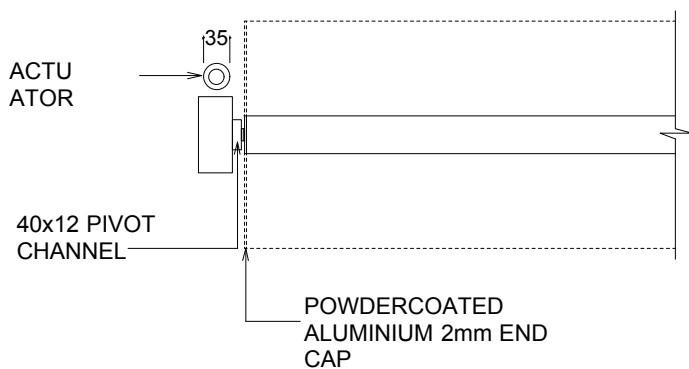

EL300 >> HORIZONTAL CONFIGURATION >> OPERABLE

FRONT ELEVATION

SIDE ELEVATION

PLAN with rotation

LOUVRE CAN ALSO BE CONFIGURED VERTICALLY OR OVERHEAD (NON-WEATHERTIGHT)

LOCARNO LOUVRES

4.09

Scale : 1:10
Date Modified : 01.07.14