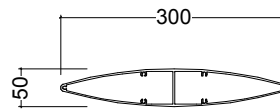

EL300 >> HORIZONTAL CONFIGURATION >> OPERABLE

FRONT ELEVATION

SIDE ELEVATION

PLAN with rotation

LOUVRE CAN ALSO BE CONFIGURED VERTICALLY OR OVERHEAD (NON-WEATHERTIGHT)

LOCARNO LOUVRES

4.09

Scale : 1:10
Date Modified : 01.07.14