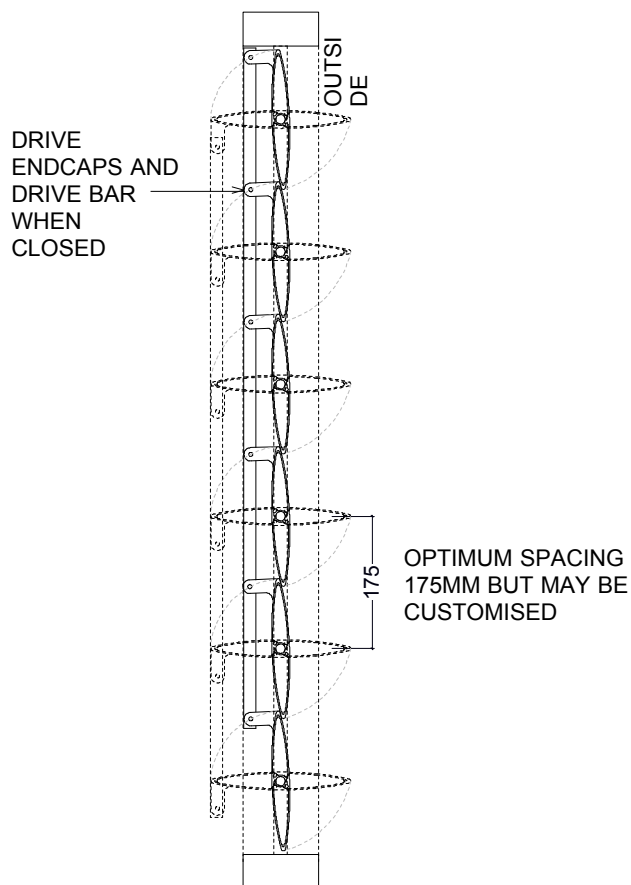

EL185 >> HORIZONTAL CONFIGURATION >> OPERABLE

FRONT ELEVATION

SIDE ELEVATION

PLAN with rotation

LOUVRE CAN ALSO BE CONFIGURED VERTICALLY OR OVERHEAD (NON-WEATHERTIGHT)

4.05

Scale : 1:10
Date Modified : 01.07.14