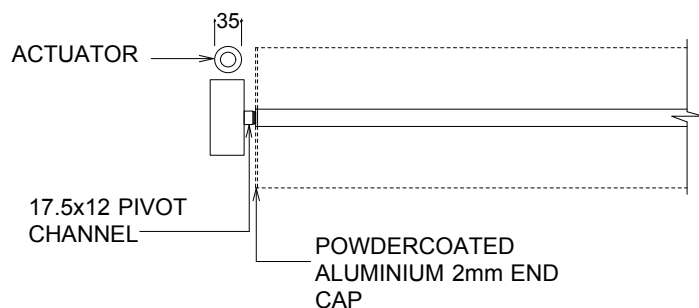

EL185 >> HORIZONTAL CONFIGURATION >> OPERABLE

FRONT ELEVATION

SIDE ELEVATION

PLAN with rotation

LOUVRE CAN ALSO BE CONFIGURED VERTICALLY OR OVERHEAD (NON-WEATHERTIGHT)

4.05

Scale : 1:10
Date Modified : 01.07.14