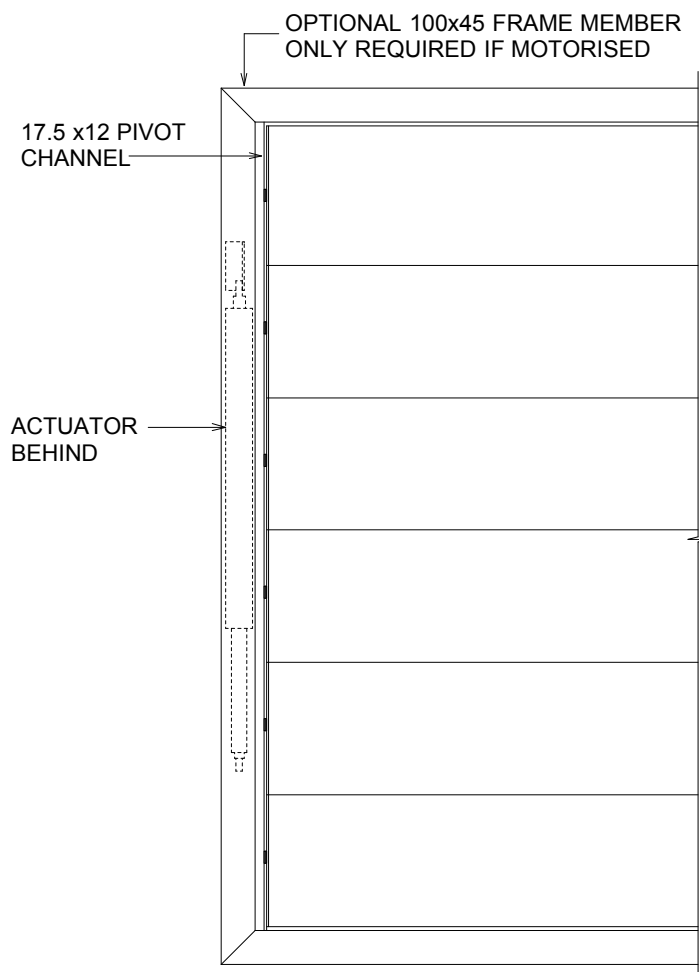

EL185 >> HORIZONTAL CONFIGURATION >> OPERABLE

FRONT ELEVATION

SIDE ELEVATION

PLAN with rotation

LOUVRE CAN ALSO BE CONFIGURED VERTICALLY OR OVERHEAD (NON-WEATHERTIGHT)

4.05

Scale : 1:10
Date Modified : 01.07.14