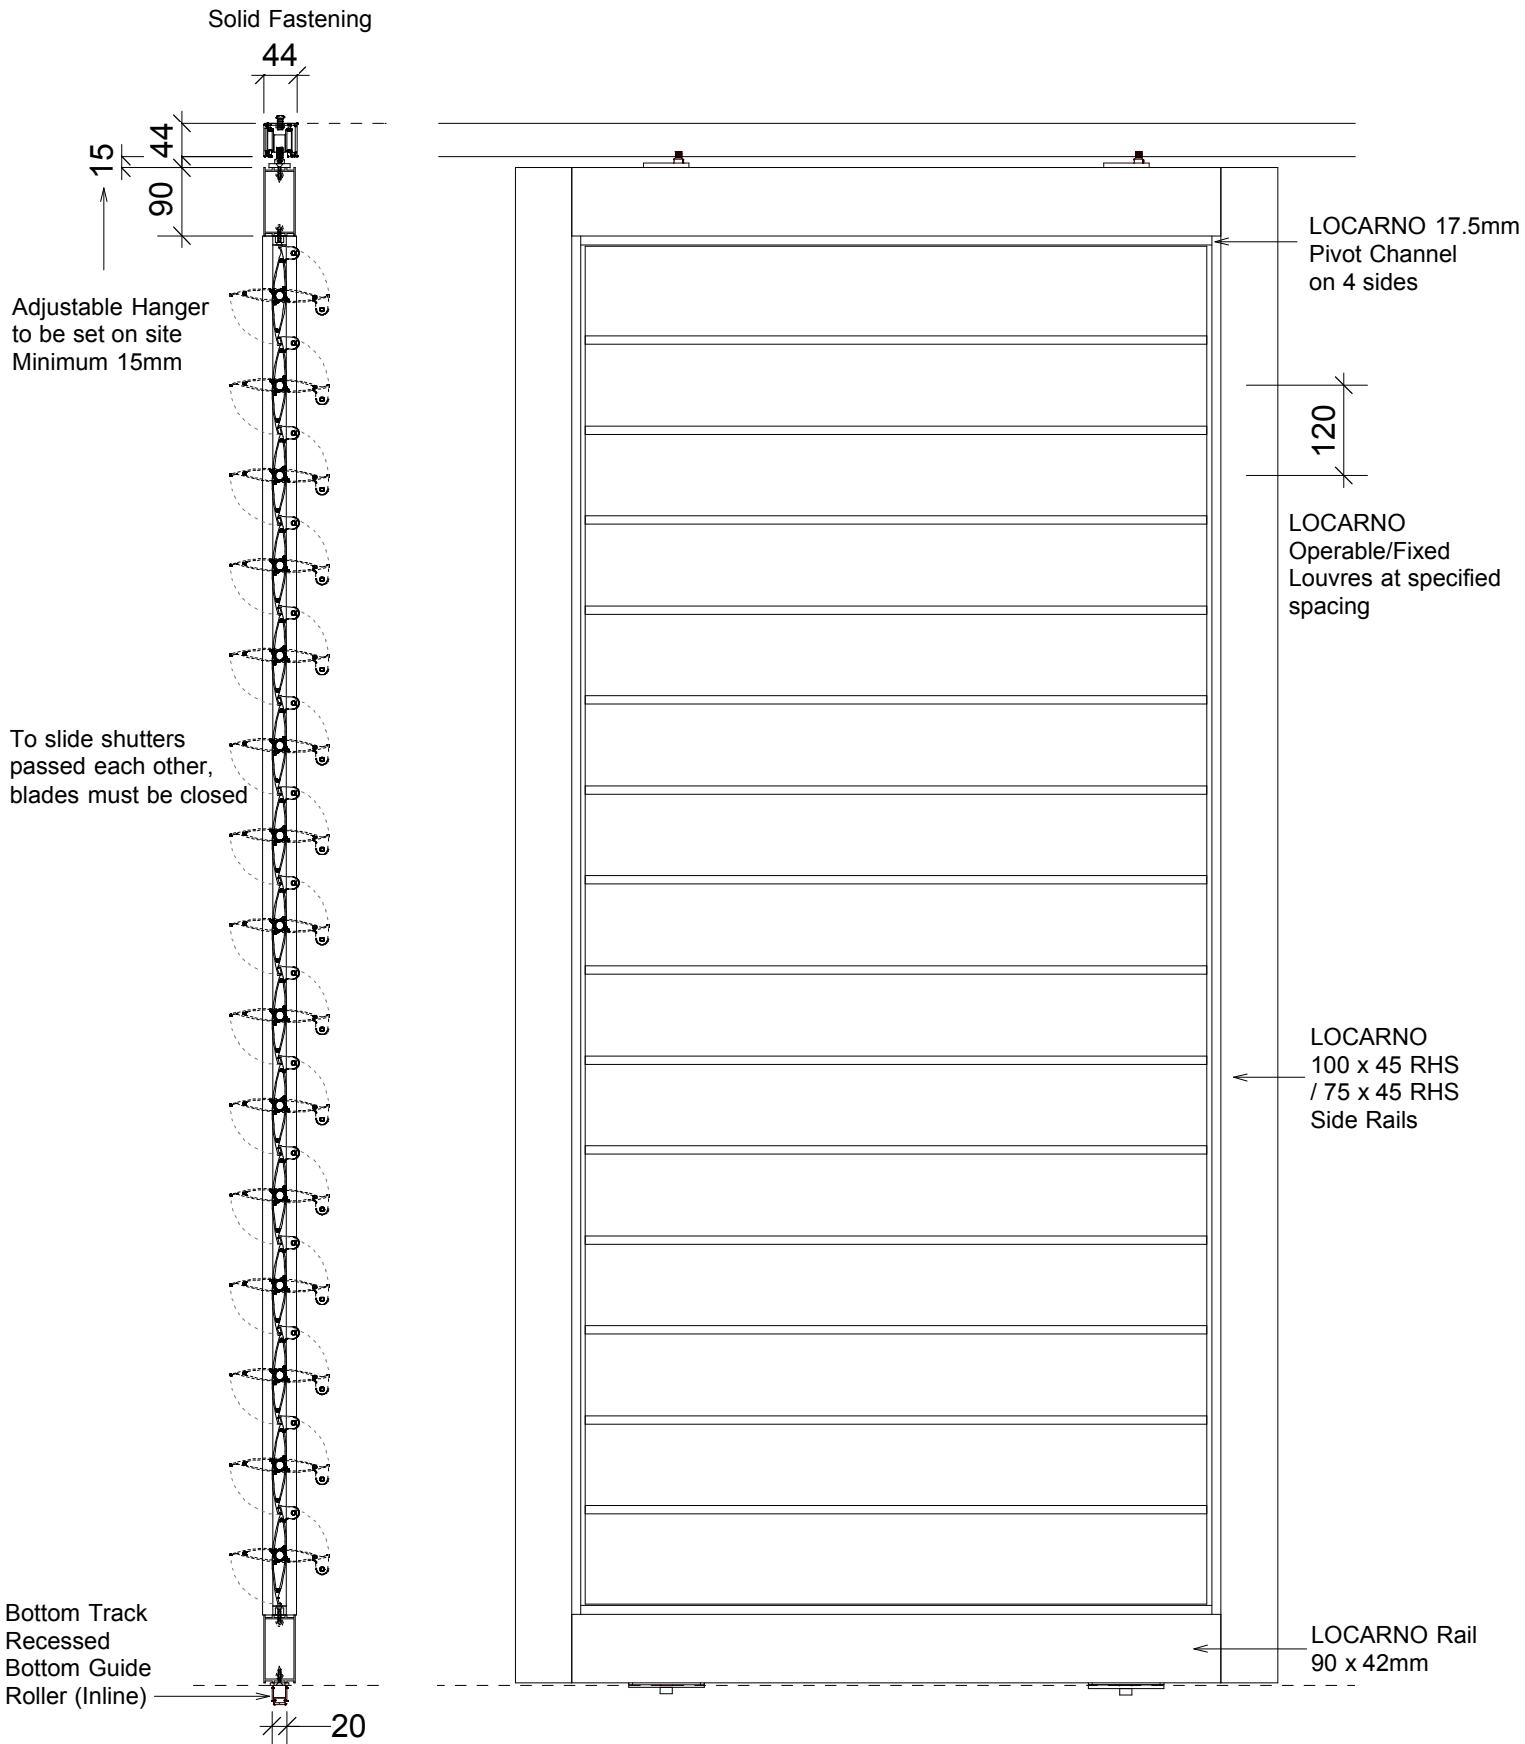

SL130 >> SLIDING SHUTTER DETAIL

SIDE ELEVATION

FRONT ELEVATION

**LOCARNO
LOUVRES**

Sliding Shutter Components
Typical Detail

Scale : 1:10
Date Modified : 01.07.14

p +64 9 525 2525
e info@locarno.co.nz
www.locarno.co.nz
(c) LOCARNO LOUVRES 2014