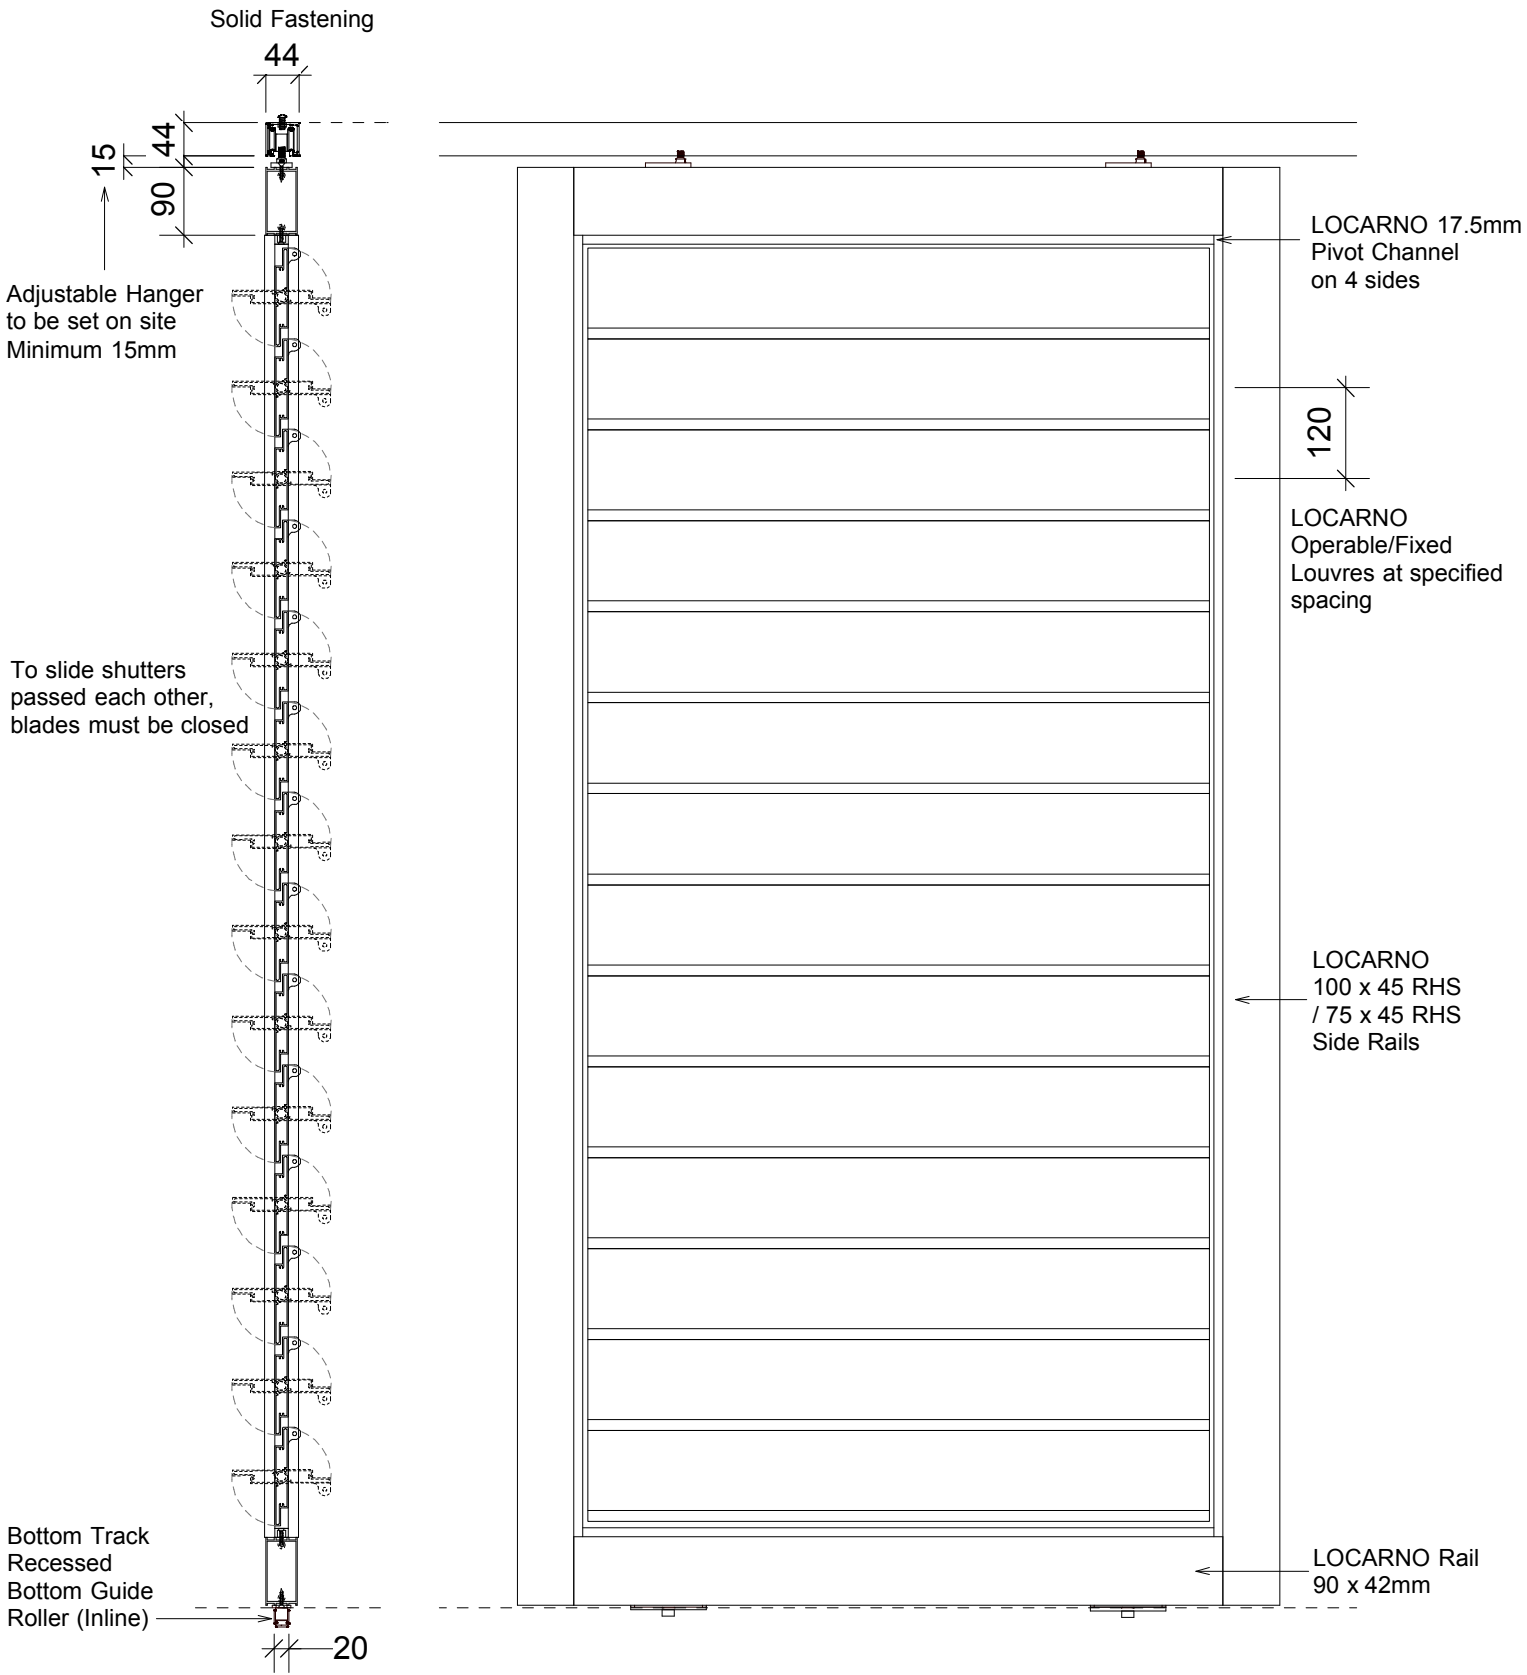

# RL130 >> SLIDING SHUTTER DETAIL

## SIDE ELEVATION

## FRONT ELEVATION

Sliding Shutter Components  
Typical Detail

Scale : 1:10  
Date Modified : 01.07.14

p +64 9 525 2525  
e info@locarno.co.nz  
www.locarno.co.nz  
(c) LOCARNO LOUVRES 2014