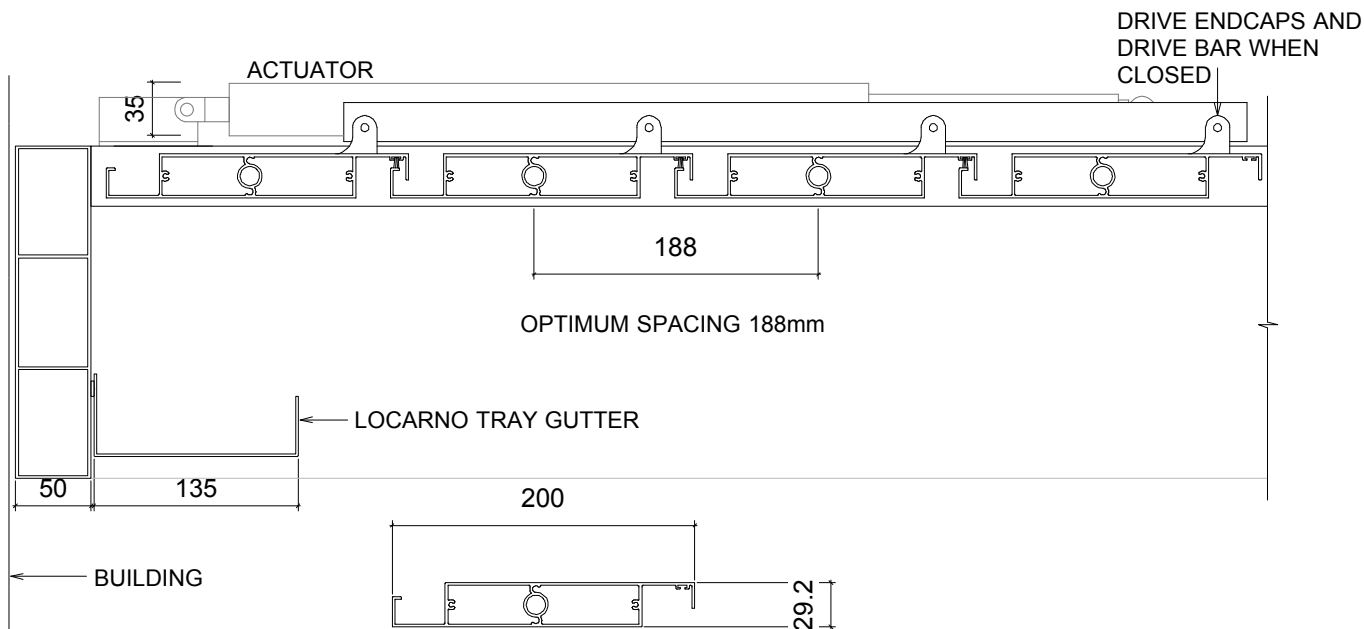

RL200 >> LOUVRE ROOF >> MOTORISED

SIDE ELEVATION

LOUVRES CAN BE ORIENTATED AT RIGHT ANGLES OR PARALLEL TO THE BUILDING

**LOCARNO
LOUVRES**

3.01

Scale : 1:5

Date Modified : 01.07.14

p +64 9 525 2525
e info@locarno.co.nz
www.locarno.co.nz