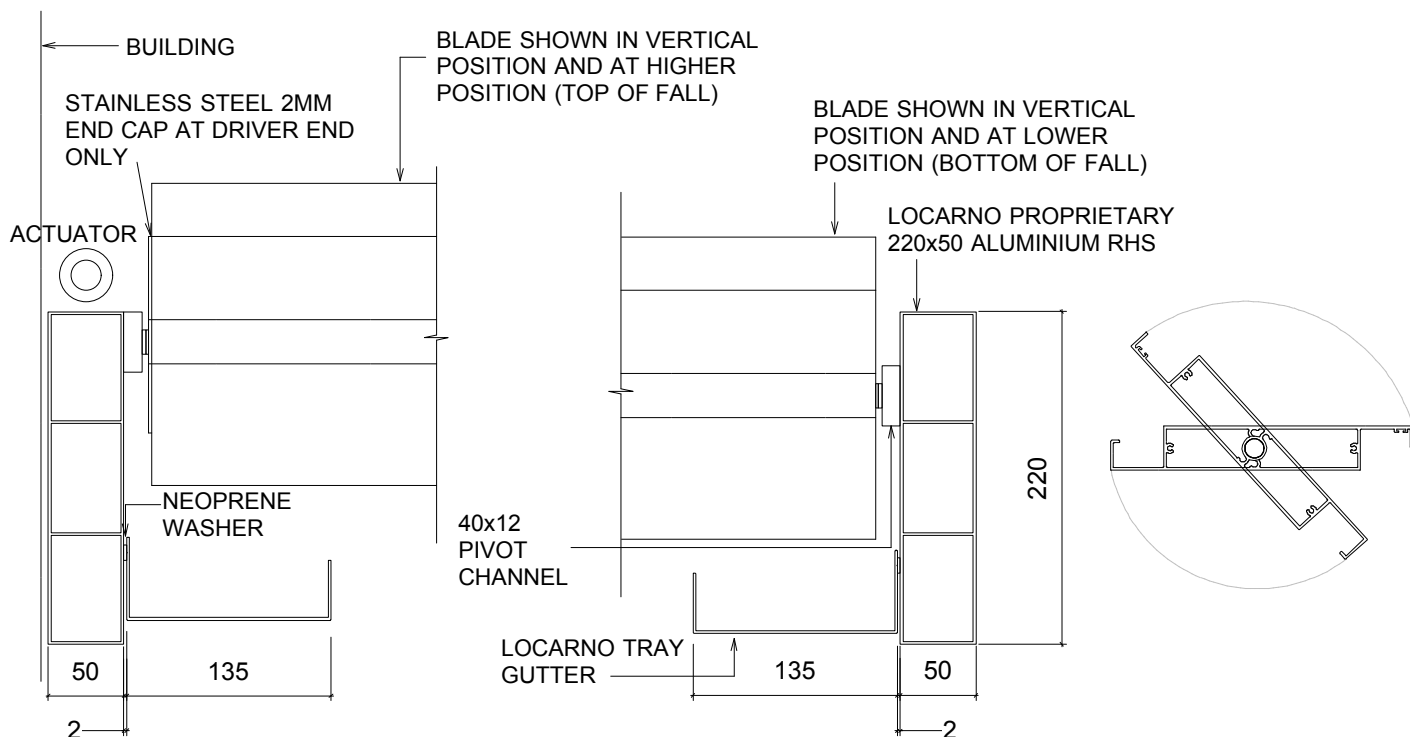

RL200 >> LOUVRE ROOF >> MOTORISED

SIDE ELEVATION

LOUVRES CAN BE ORIENTATED AT RIGHT ANGLES OR PARALLEL TO THE BUILDING

**LOCARNO
LOUVRES**

3.01

Scale : 1:5

Date Modified : 01.07.14

p +64 9 525 2525
e info@locarno.co.nz
www.locarno.co.nz