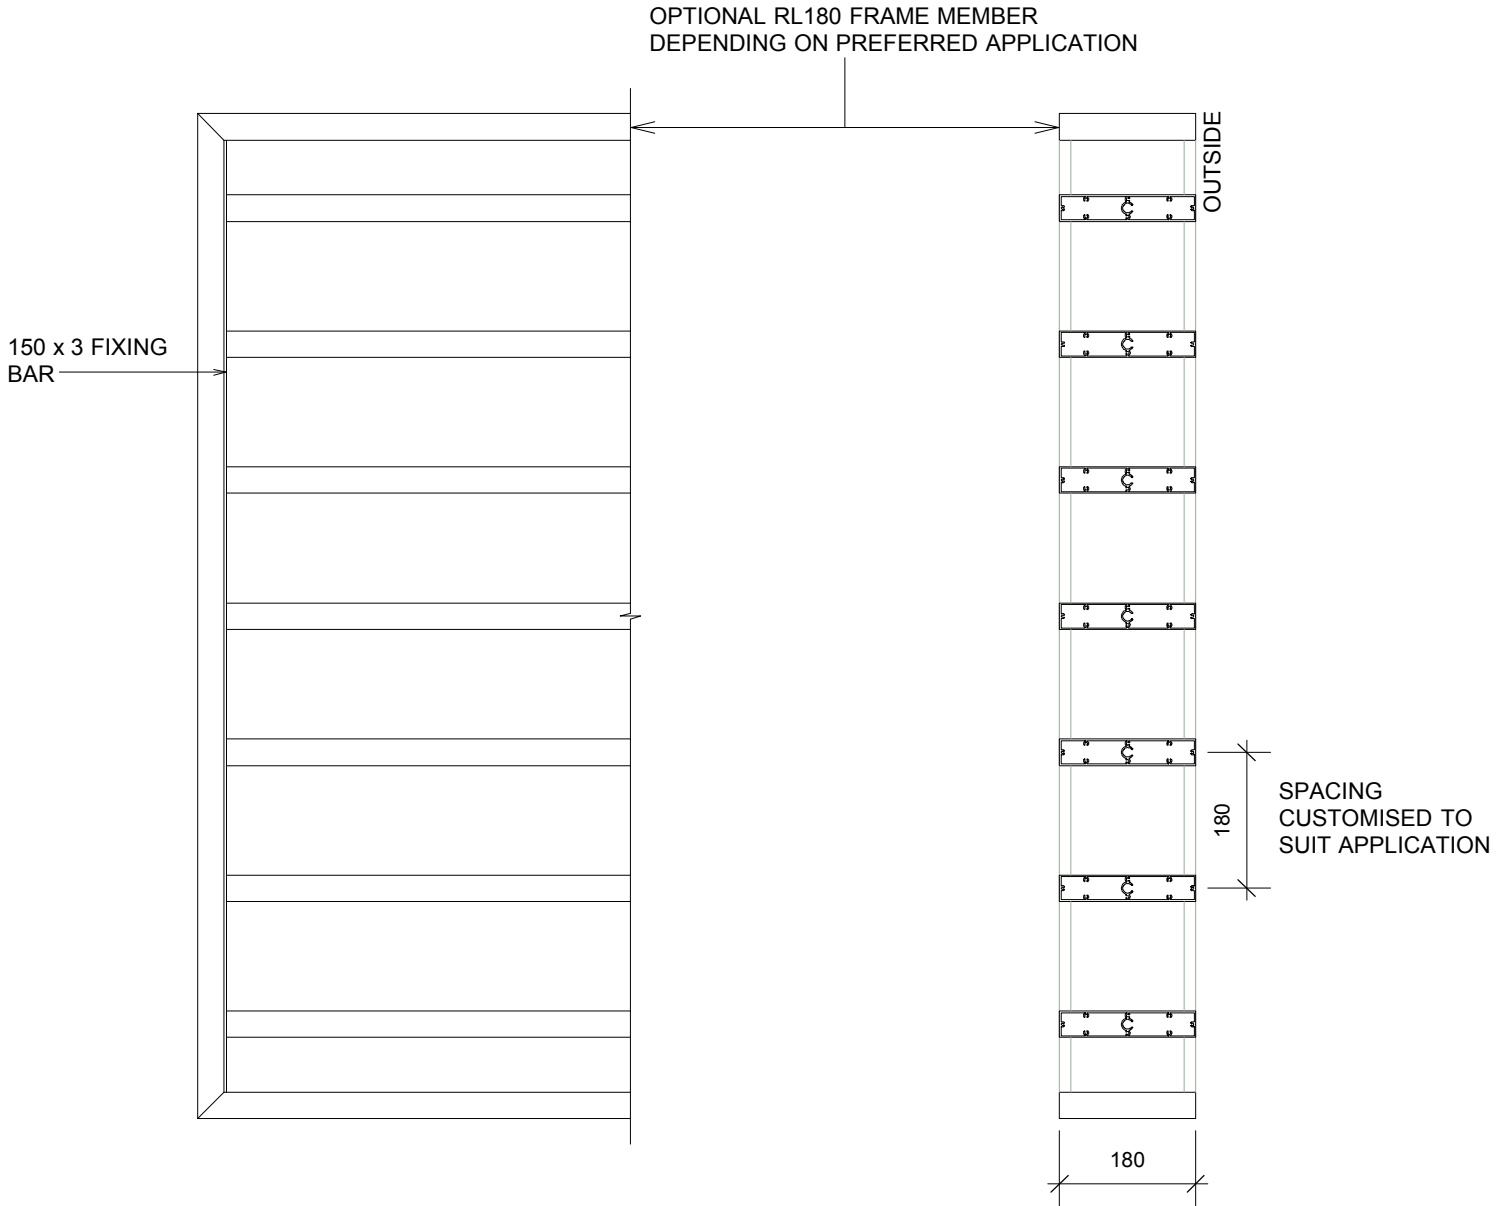

RL180 >> END FIXED

FRONT ELEVATION

SIDE ELEVATION

PLAN

LOUVRE CAN ALSO BE CONFIGURED VERTICALLY OR OVERHEAD (NON-WEATHERTIGHT)