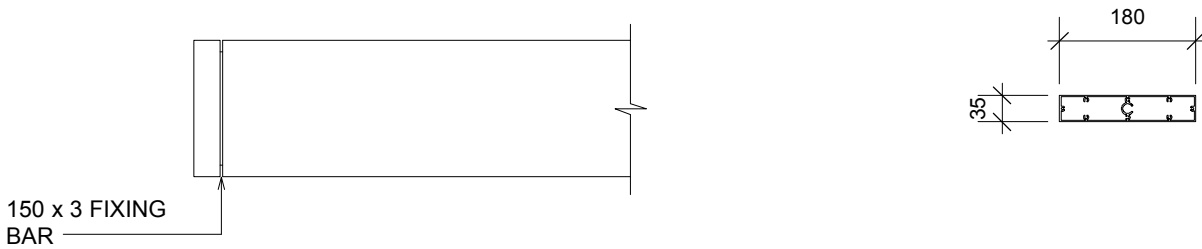

RL180 >> END FIXED

FRONT ELEVATION

SIDE ELEVATION

PLAN

LOUVRE CAN ALSO BE CONFIGURED VERTICALLY OR OVERHEAD (NON-WEATHERTIGHT)