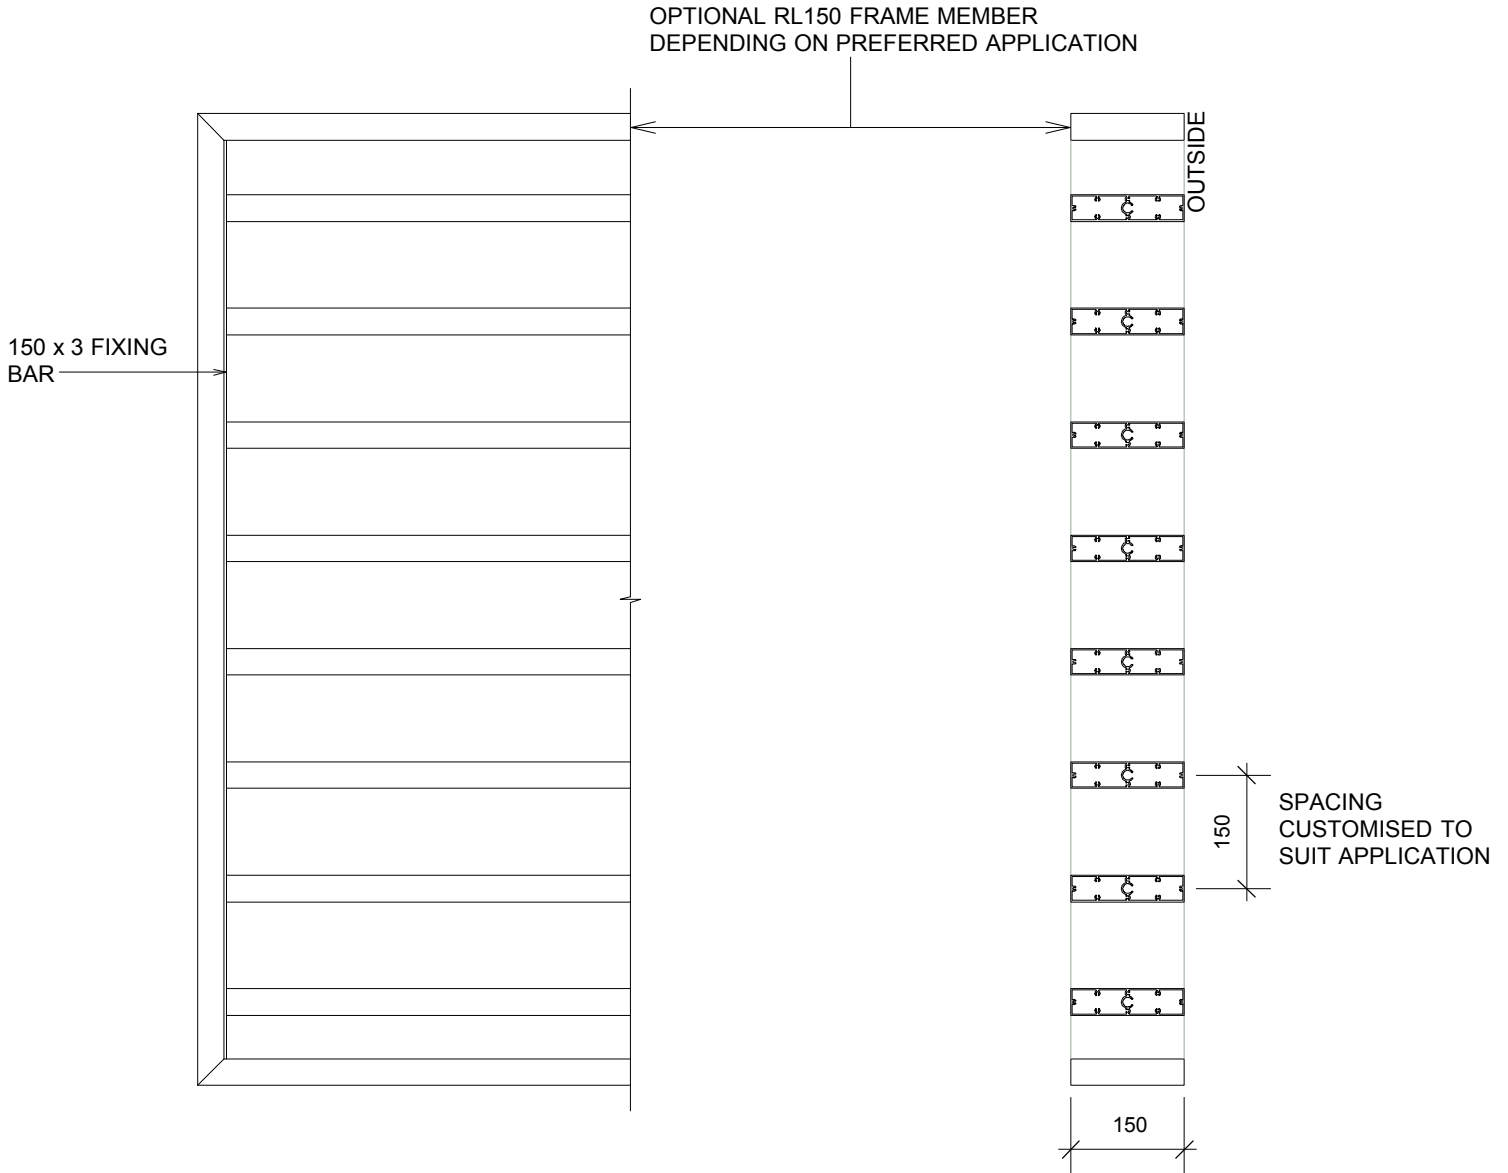

# RL150 >> END FIXED

## FRONT ELEVATION

## SIDE ELEVATION

## PLAN

LOUVRE CAN ALSO BE CONFIGURED VERTICALLY OR OVERHEAD (NON-WEATHERTIGHT)