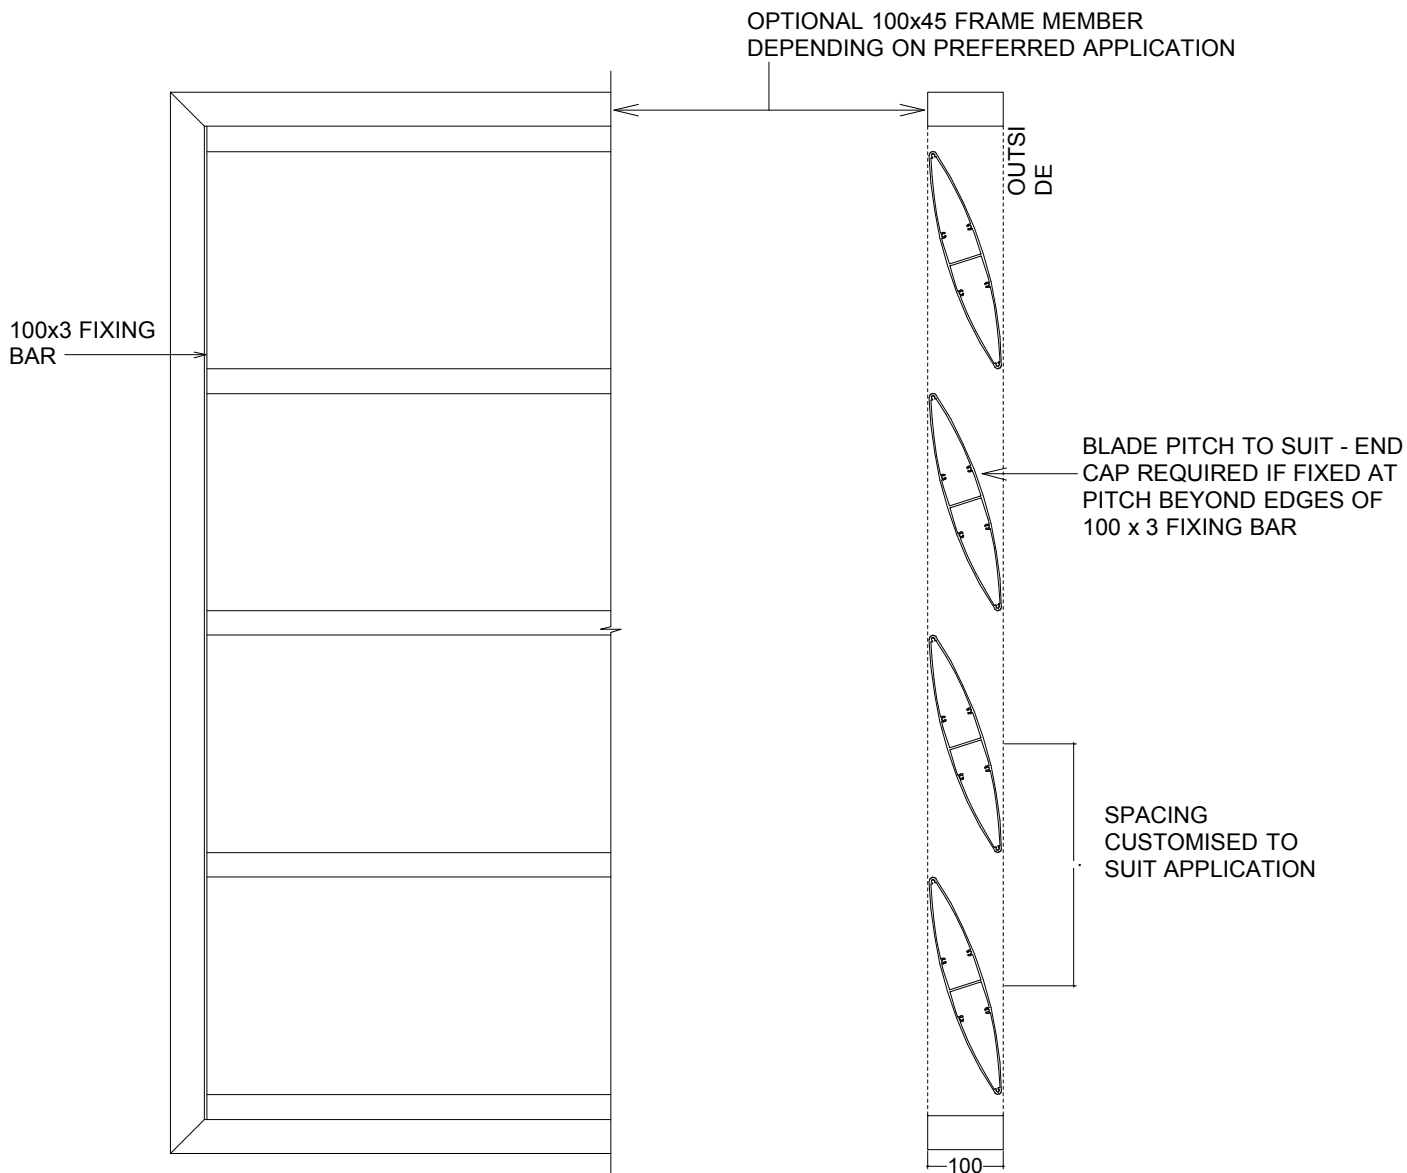

# EL300 >> END FIXED

## FRONT ELEVATION

## SIDE ELEVATION

## PLAN

LOUVRE CAN ALSO BE CONFIGURED VERTICALLY OR OVERHEAD (NON-WEATHERTIGHT)