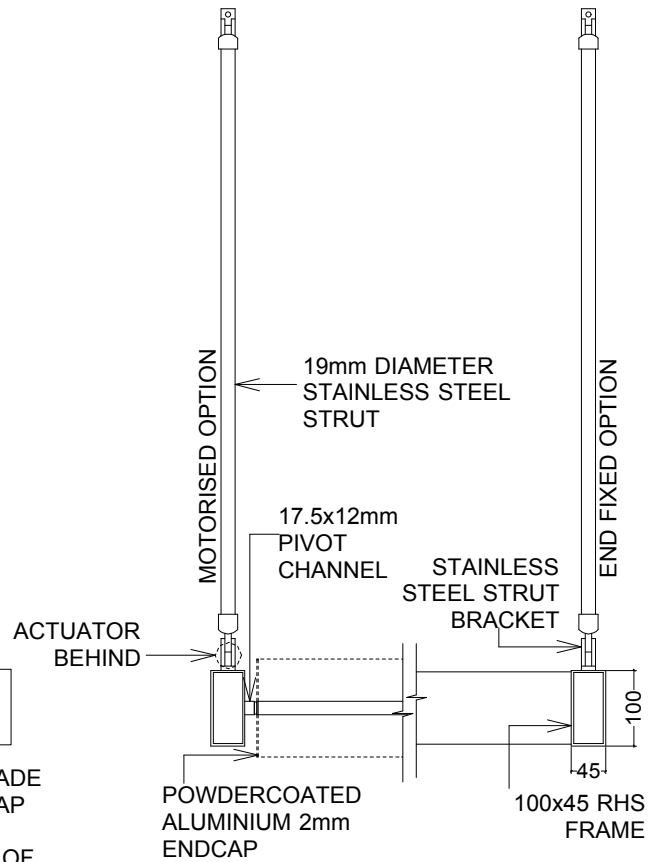

SL130 >> BRISE SOLEIL >> END FIXED OR OPERABLE

SIDE ELEVATION

FRONT ELEVATION

PLAN