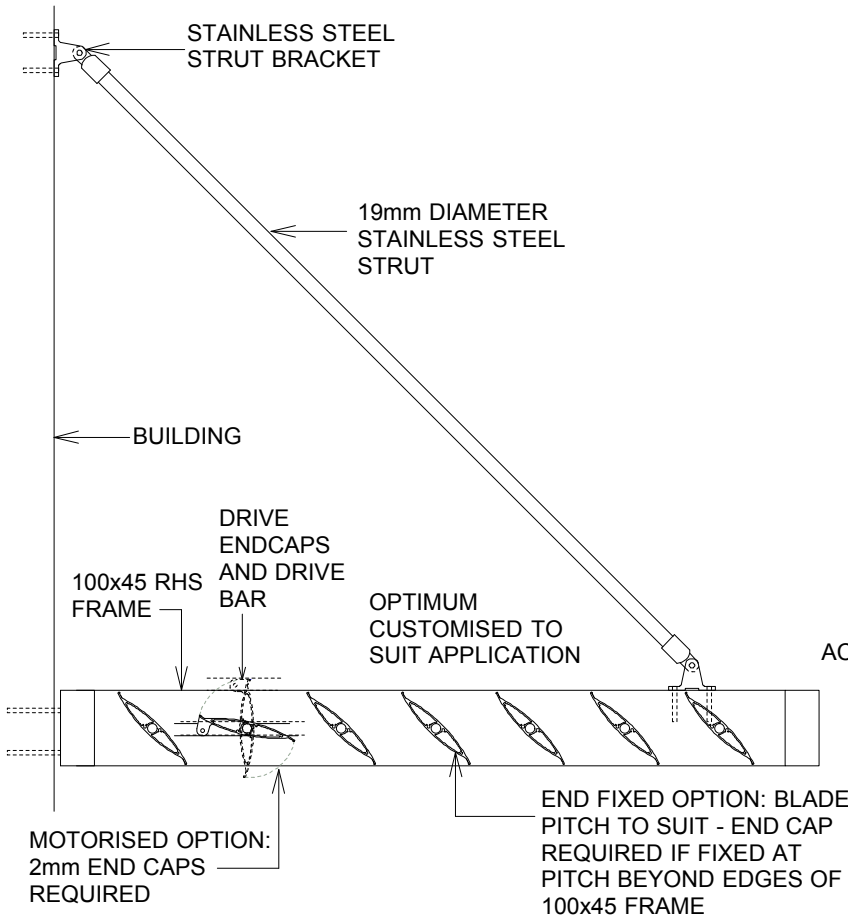

SL130 >> BRISE SOLEIL >> END FIXED OR OPERABLE

SIDE ELEVATION

FRONT ELEVATION

PLAN