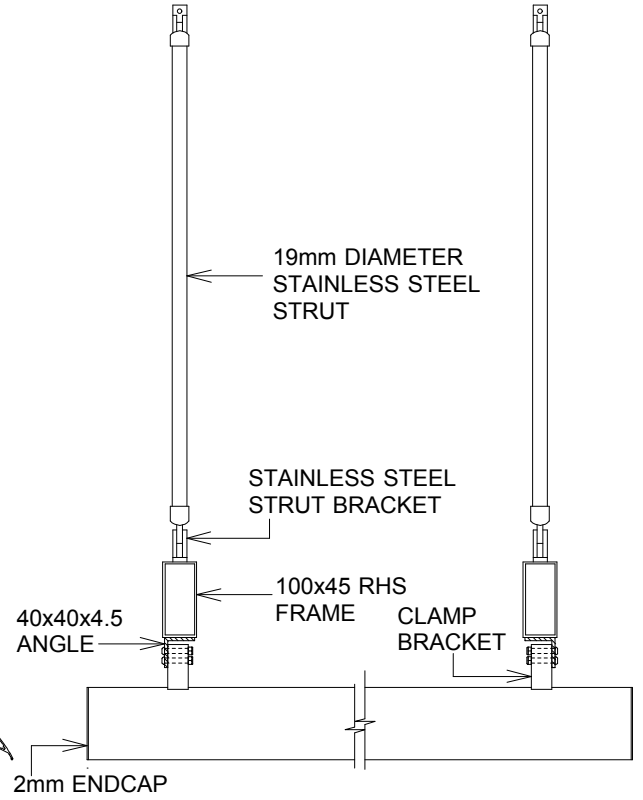

SL130 >> BRISE SOLEIL >> BRACKET FIXED

SIDE ELEVATION

FRONT ELEVATION

PLAN