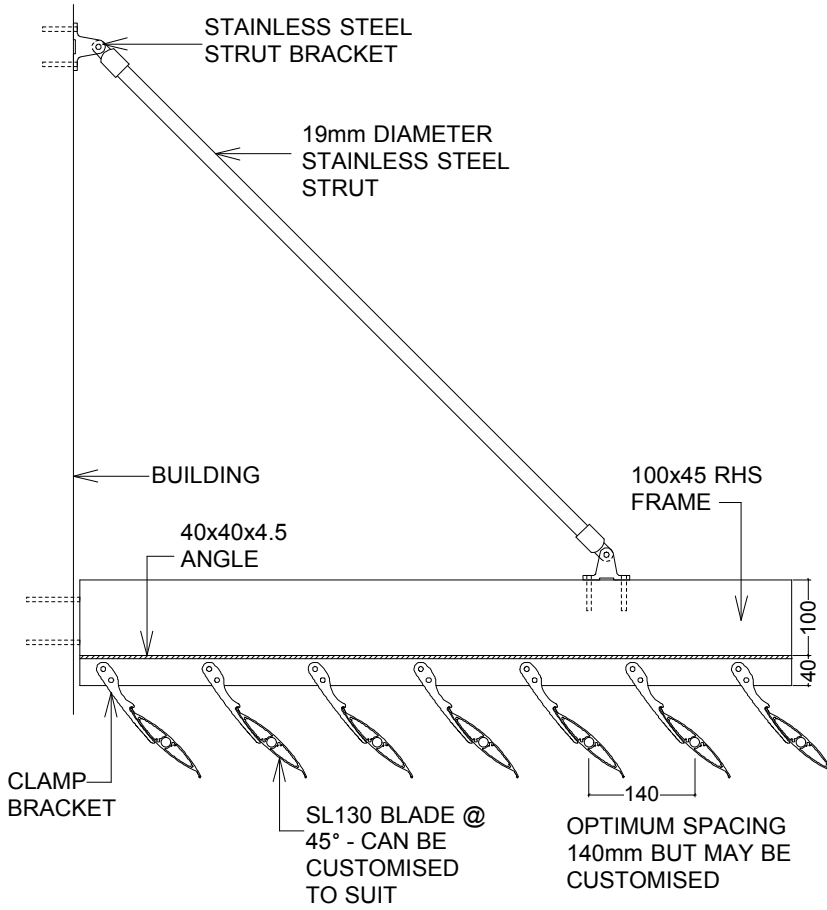

SL130 >> BRISE SOLEIL >> BRACKET FIXED

SIDE ELEVATION

FRONT ELEVATION

PLAN