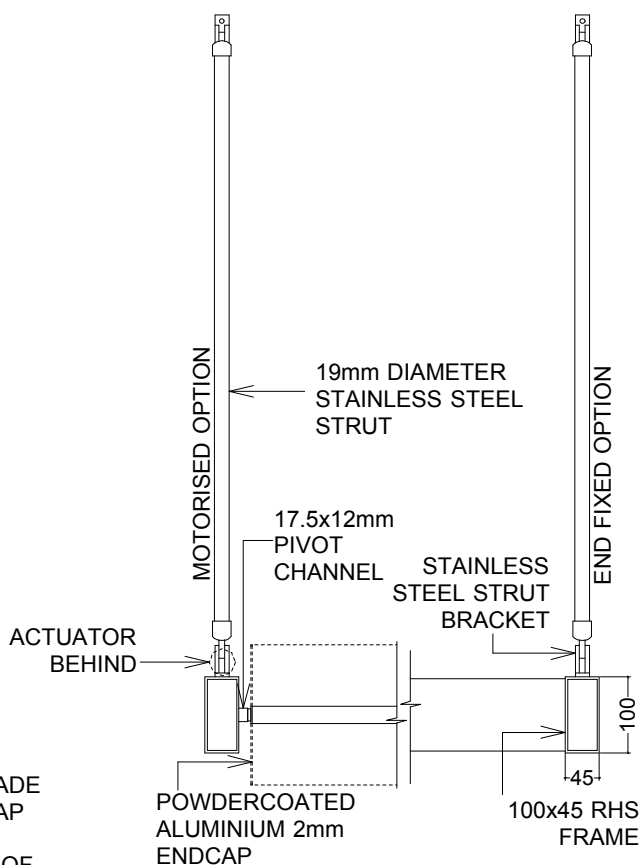

EL185 >> BRISE SOLEIL >> END FIXED OR OPERABLE

SIDE ELEVATION

FRONT ELEVATION

PLAN