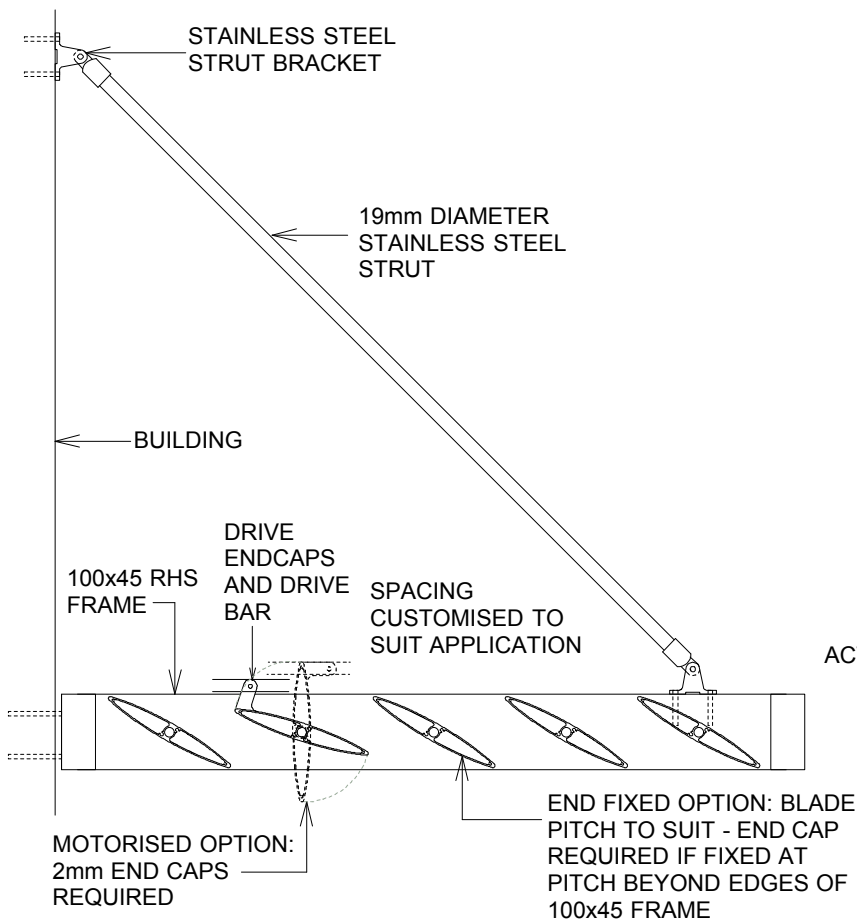

EL185 >> BRISE SOLEIL >> END FIXED OR OPERABLE

SIDE ELEVATION

FRONT ELEVATION

PLAN