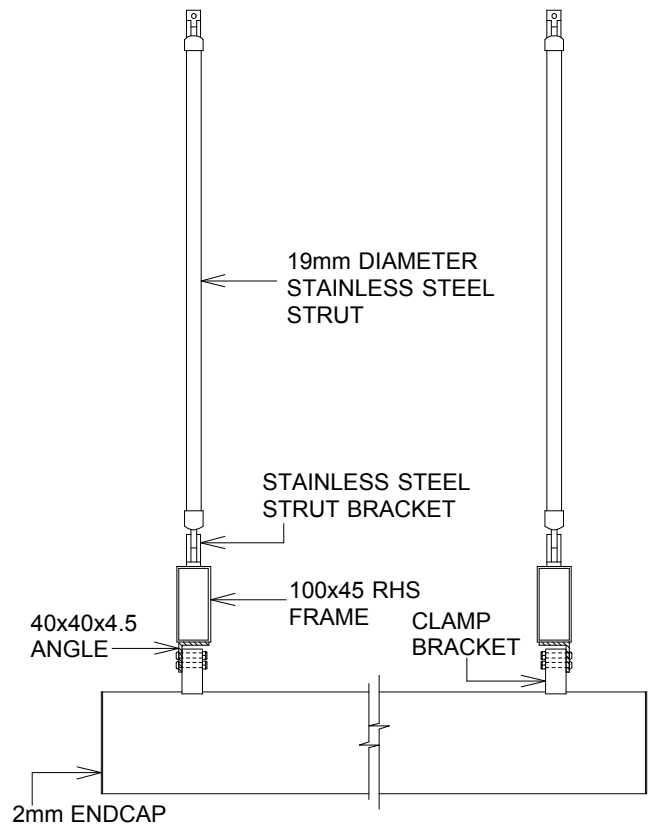

EL185 >> BRISE SOLEIL >> BRACKET FIXED

SIDE ELEVATION

FRONT ELEVATION

PLAN