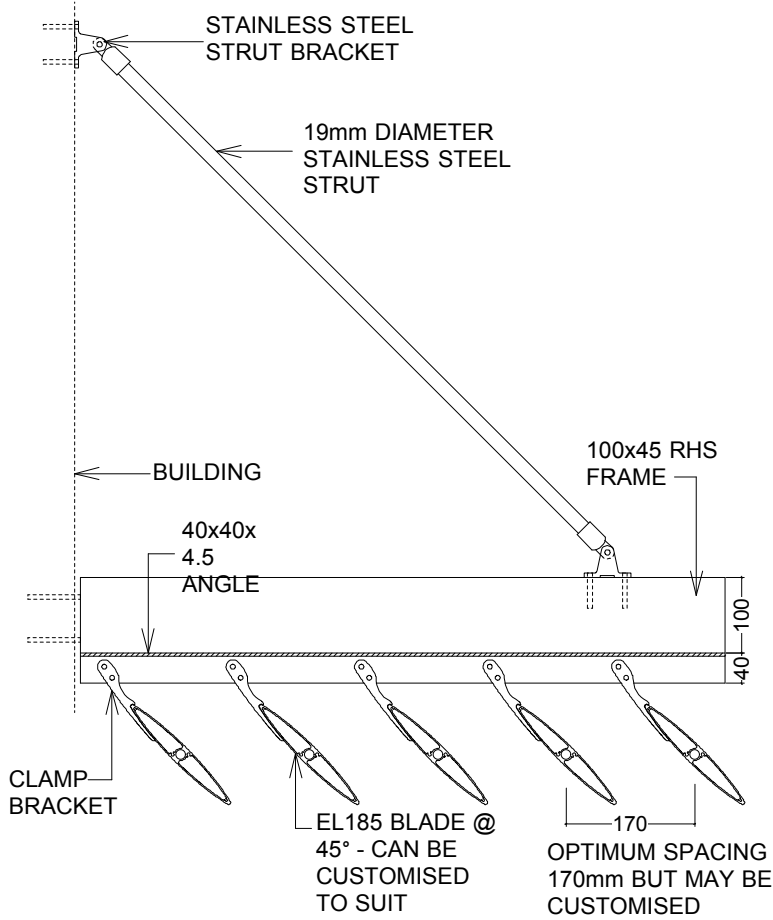

EL185 >> BRISE SOLEIL >> BRACKET FIXED

SIDE ELEVATION

FRONT ELEVATION

PLAN