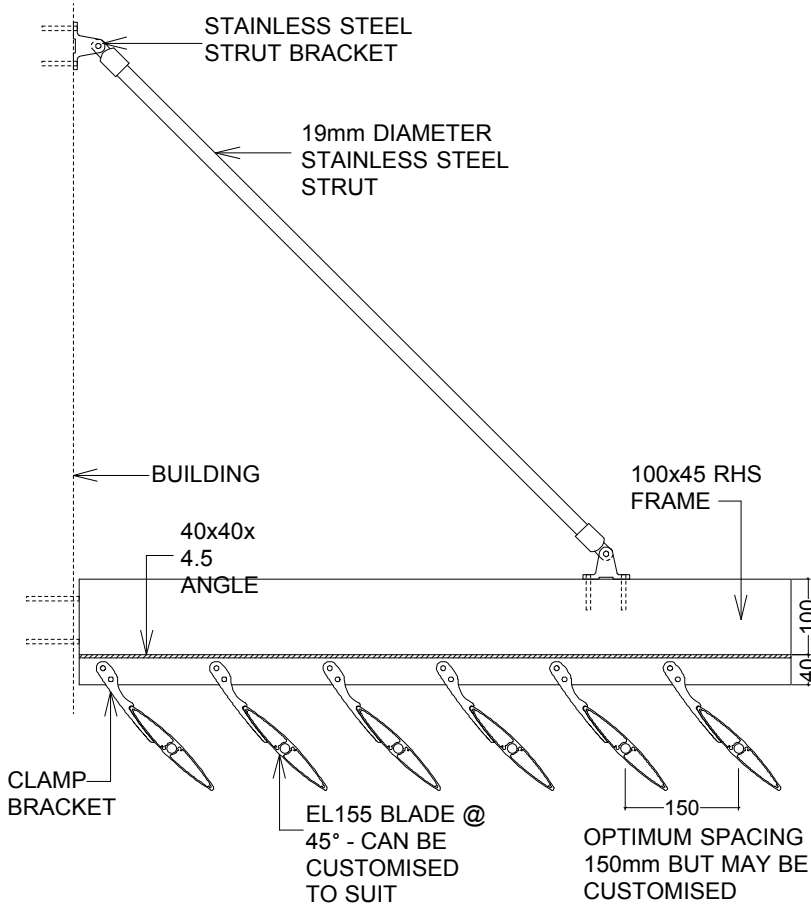

EL155 >> BRISE SOLEIL >> BRACKET FIXED

SIDE ELEVATION

FRONT ELEVATION

PLAN