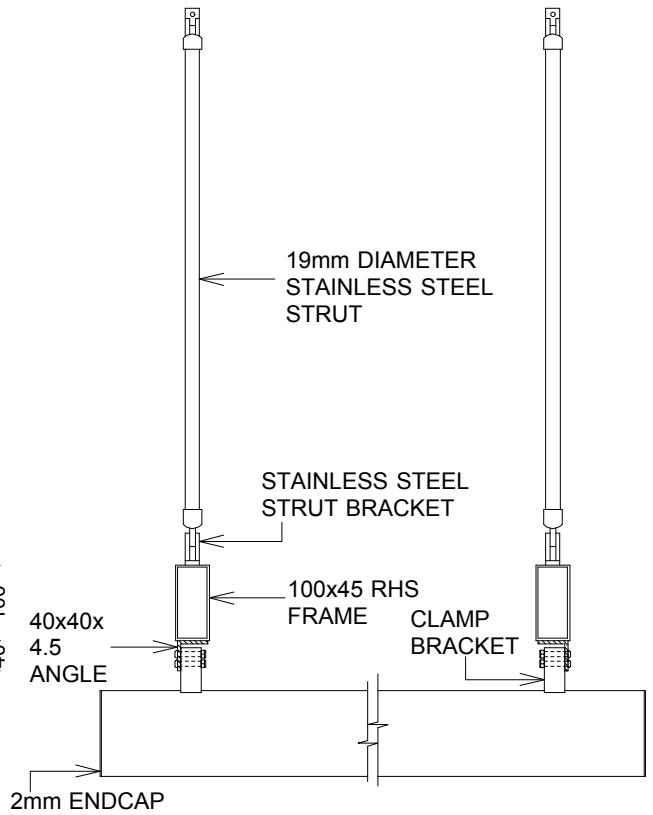

EL155 >> BRISE SOLEIL >> BRACKET FIXED

SIDE ELEVATION

FRONT ELEVATION

PLAN