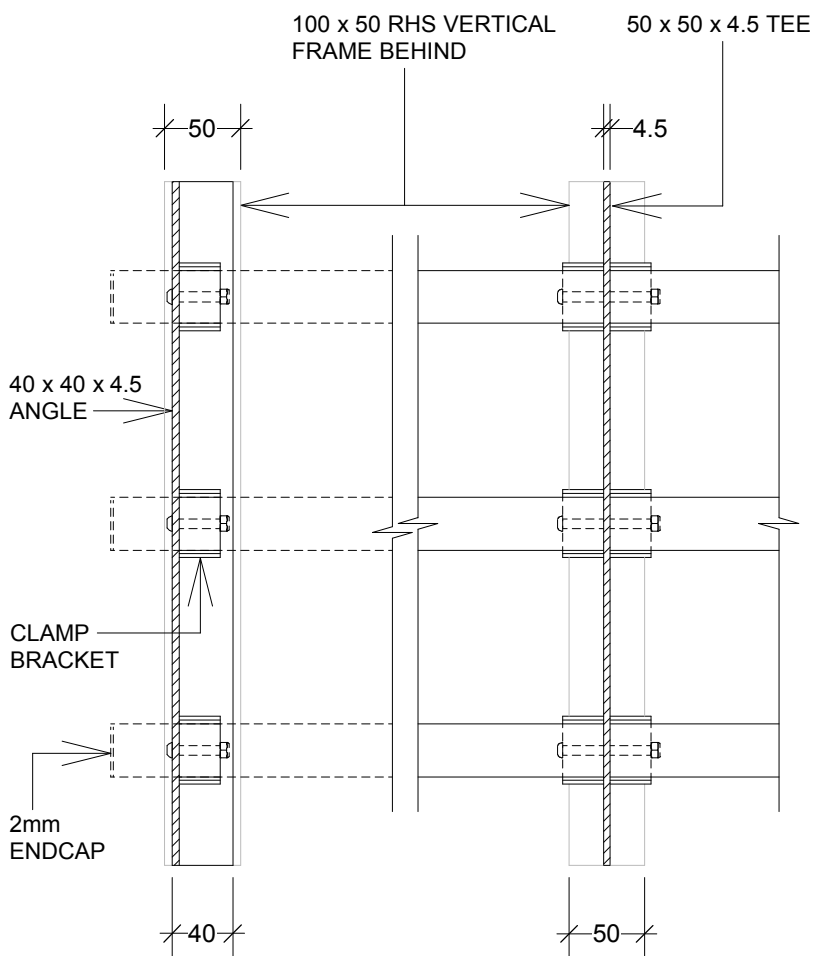

# RL180 >> BRACKET FIXED

## FRONT ELEVATION

## SIDE SECTION

## PLAN

BRACKET FIXED LOUVRES CAN ALSO BE CONFIGURED VERTICALLY OR OVERHEAD (NON-WEATHERTIGHT)