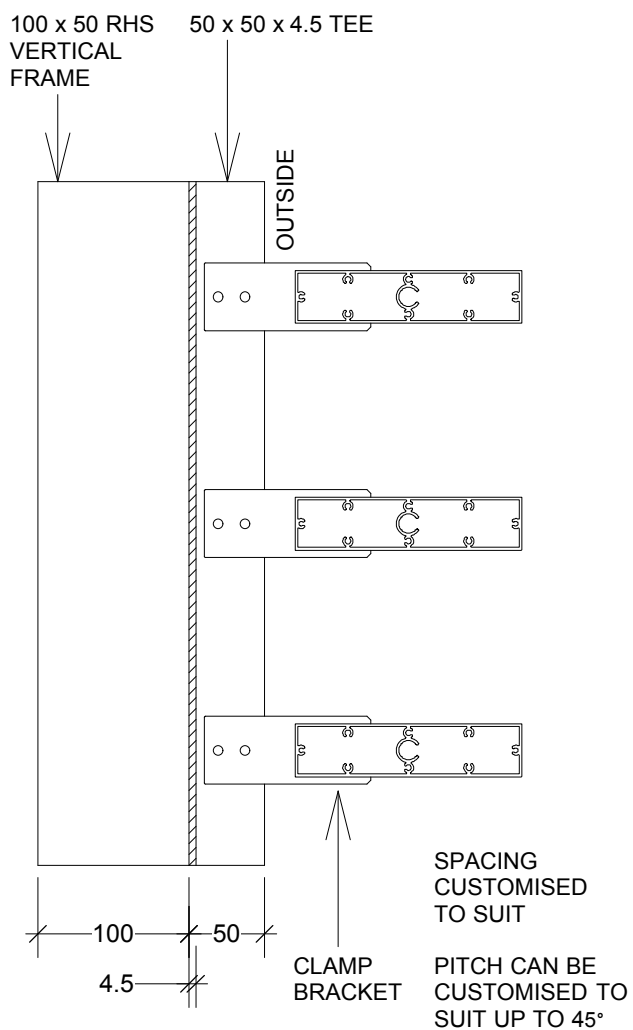

RL150 >> BRACKET FIXED

FRONT ELEVATION

SIDE SECTION

PLAN

BRACKET FIXED LOUVRES CAN ALSO BE CONFIGURED VERTICALLY OR OVERHEAD (NON-WEATHERTIGHT)