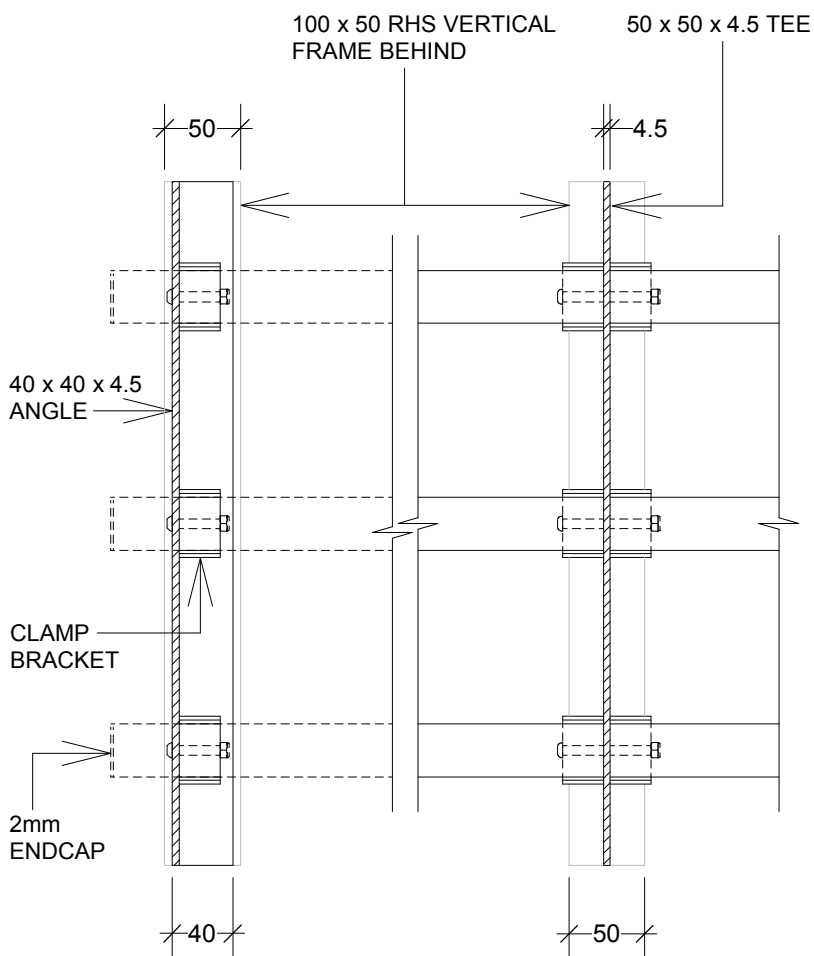

RL150 >> BRACKET FIXED

FRONT ELEVATION

SIDE SECTION

PLAN

BRACKET FIXED LOUVRES CAN ALSO BE CONFIGURED VERTICALLY OR OVERHEAD (NON-WEATHERTIGHT)