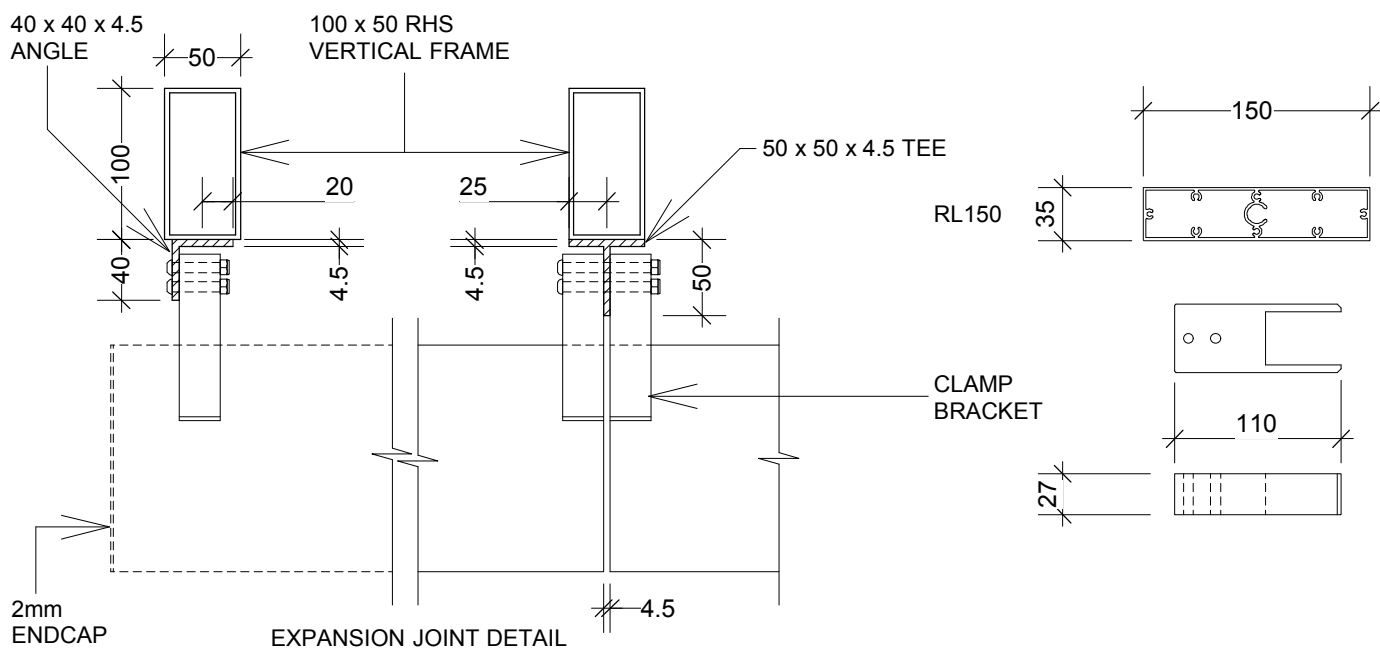

RL150 >> BRACKET FIXED

FRONT ELEVATION

SIDE SECTION

PLAN

BRACKET FIXED LOUVRES CAN ALSO BE CONFIGURED VERTICALLY OR OVERHEAD (NON-WEATHERTIGHT)