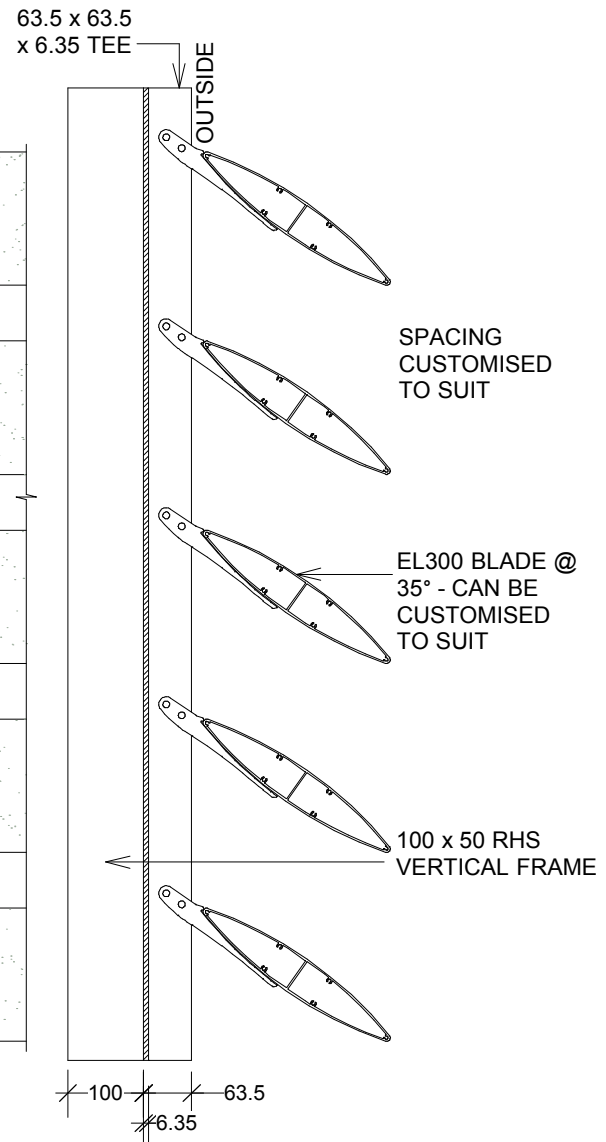

EL300 >> BRACKET FIXED

FRONT ELEVATION

SIDE SECTION

PLAN

BRACKET FIXED LOUVRES CAN ALSO BE CONFIGURED VERTICALLY OR OVERHEAD (NON-WEATHERTIGHT)