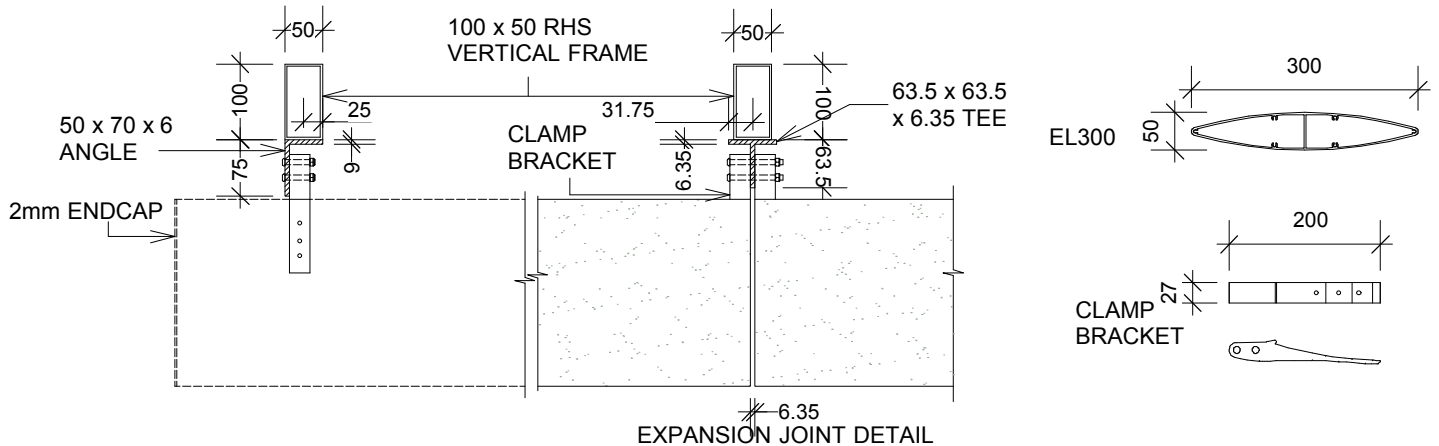

EL300 >> BRACKET FIXED

FRONT ELEVATION

SIDE SECTION

PLAN

BRACKET FIXED LOUVRES CAN ALSO BE CONFIGURED VERTICALLY OR OVERHEAD (NON-WEATHERTIGHT)