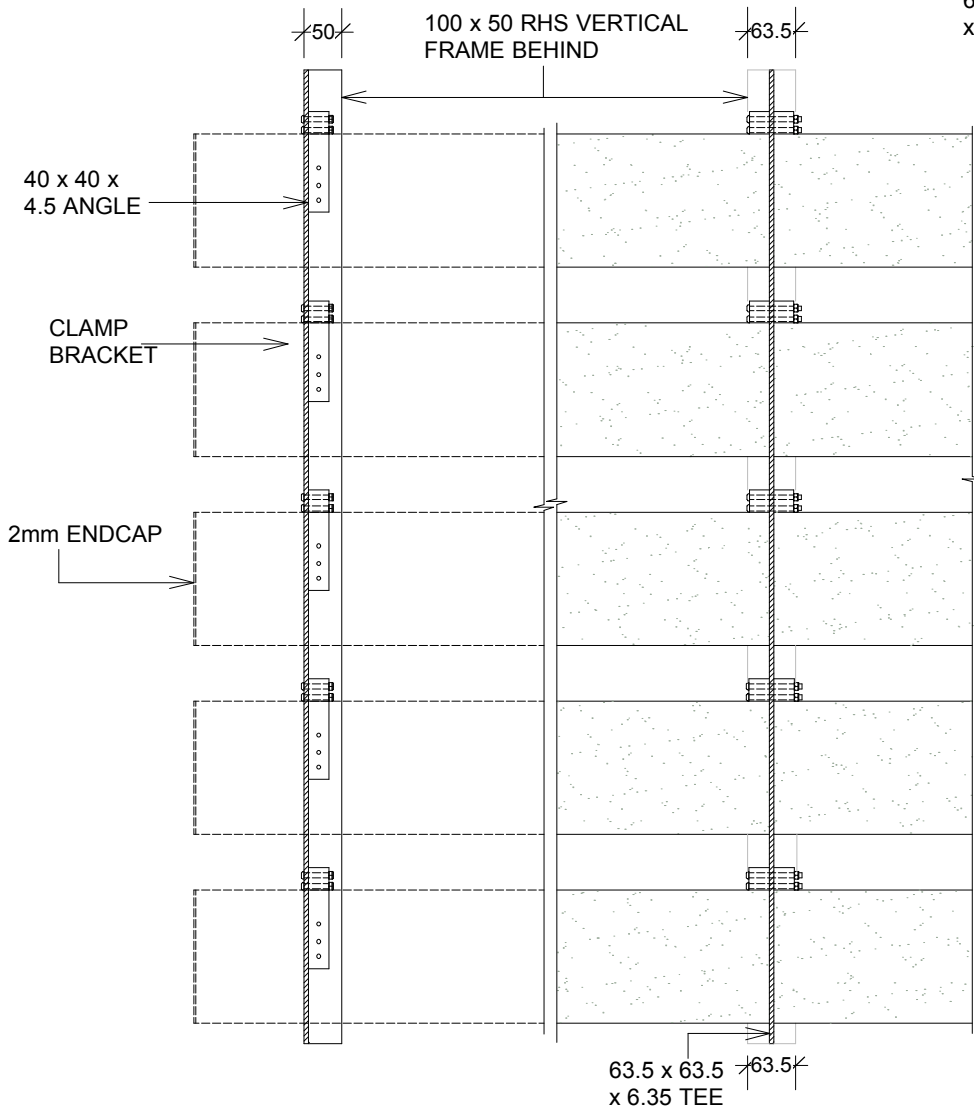

EL300 >> BRACKET FIXED

FRONT ELEVATION

SIDE SECTION

PLAN

BRACKET FIXED LOUVRES CAN ALSO BE CONFIGURED VERTICALLY OR OVERHEAD (NON-WEATHERTIGHT)