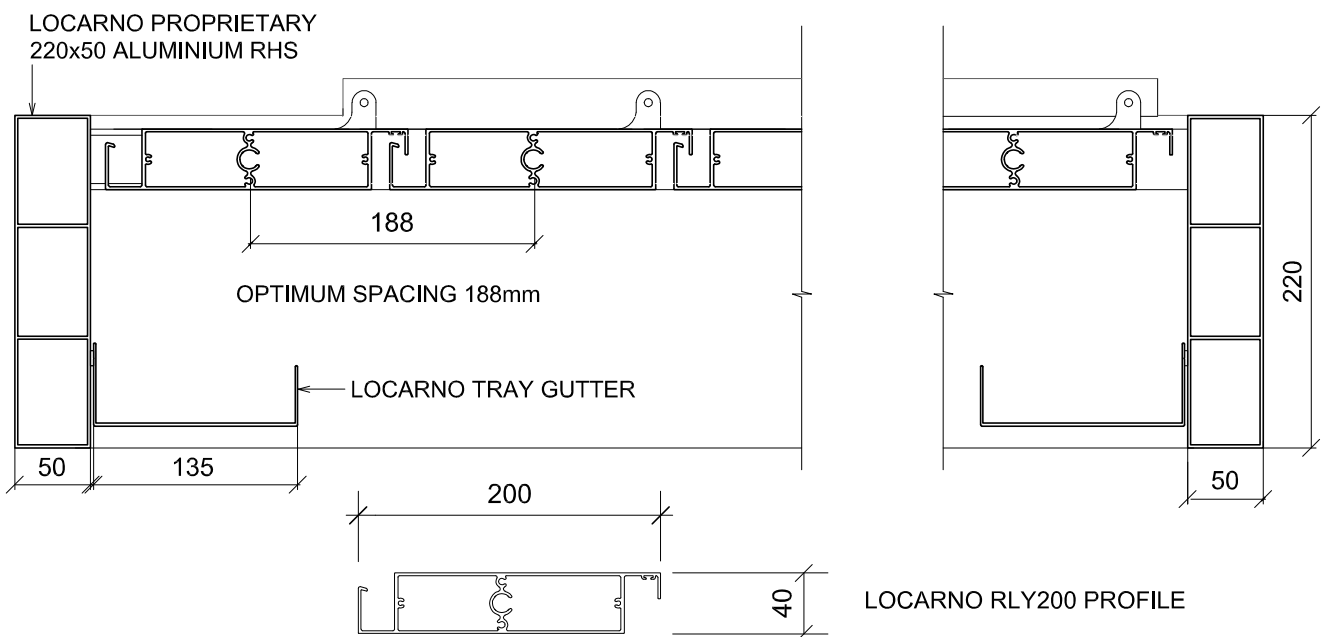

RLY200 >> SINGLE BAY LOUVRE ROOF >> RHS FRAME

>>SHORT SECTION

>>LONG SECTION

LOUVRES CAN BE ORIENTATED AT RIGHT ANGLES OR PARALLEL TO THE BUILDING

<h1>LOCARNO LOUVRES</h1>	<h2>3.05</h2>	<p>Scale : 1:5 Date Modified : 08.10.19</p>	<p>p +64 9 525 2525 e info@locarno.co.nz www.locarno.co.nz (c) LOCARNO LOUVRES 2019</p>
--------------------------	---------------	---	---