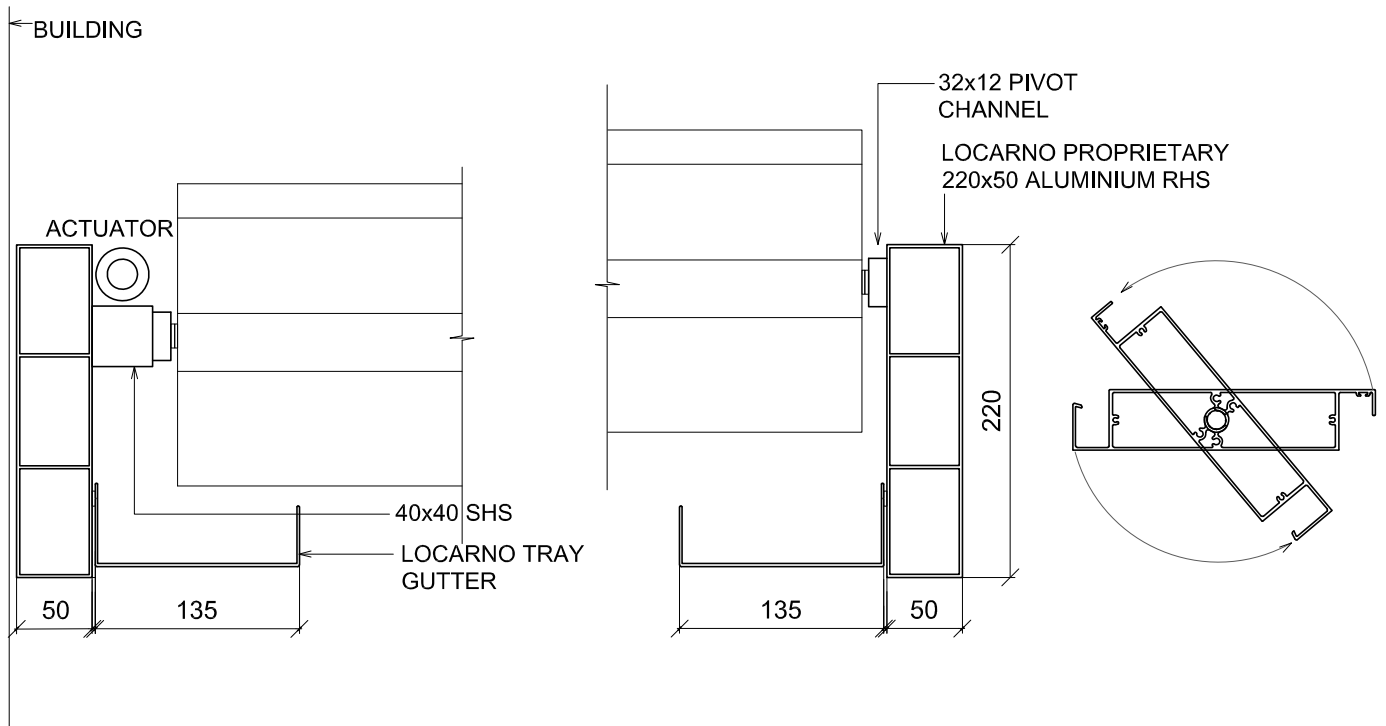

RLY200 >> SINGLE BAY LOUVRE ROOF >> RHS FRAME

>>SHORT SECTION

>>LONG SECTION

LOUVRES CAN BE ORIENTATED AT RIGHT ANGLES OR PARALLEL TO THE BUILDING

<h1>LOCARNO LOUVRES</h1>	<h2>3.05</h2>	<p>Scale : 1:5 Date Modified : 08.10.19</p>	<p>p +64 9 525 2525 e info@locarno.co.nz www.locarno.co.nz (c) LOCARNO LOUVRES 2019</p>
--------------------------	---------------	---	---