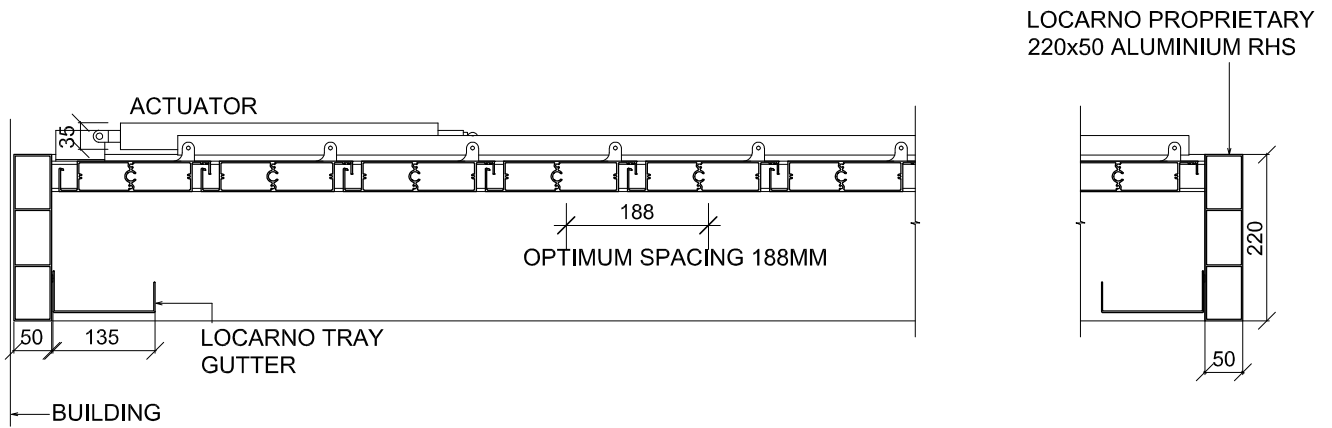

# RLY200 >> DOUBLE BAY LOUVRE ROOF >> RHS FRAME

## >>LONG SECTION

## >>SHORT SECTION

LOCARNO RLY200 PROFILE

LOUVRES CAN BE ORIENTATED AT RIGHT ANGLES OR PARALLEL TO THE BUILDING

**LOCARNO  
LOUVRES**

3.06

Scale : 1:10

Date Modified : 08.10.19

p +64 9 525 2525  
e info@locarno.co.nz  
www.locarno.co.nz  
(c) LOCARNO LOUVRES 2019