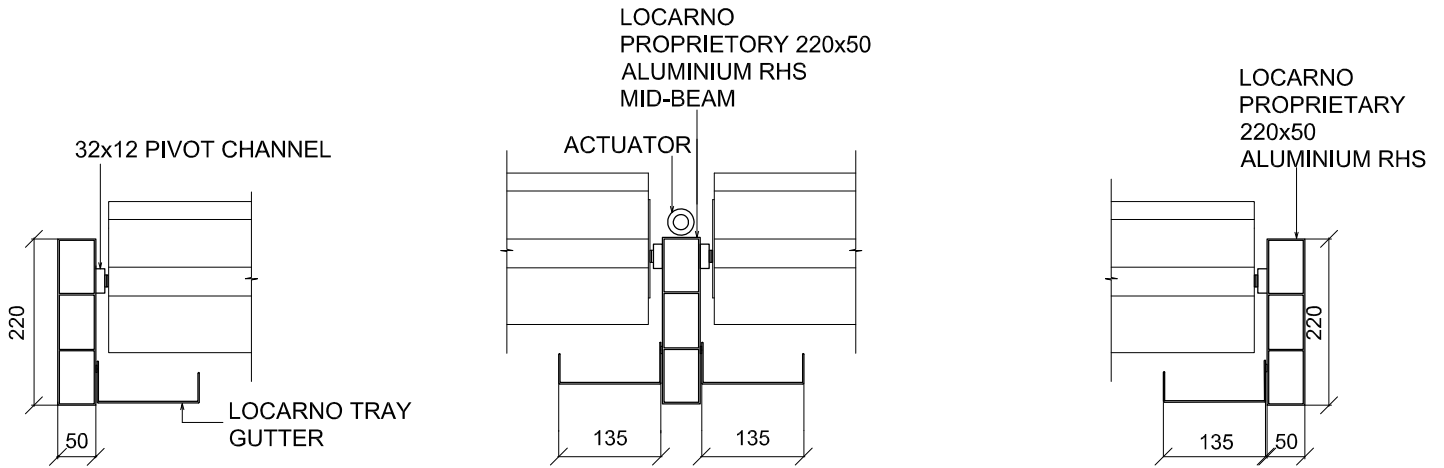

# RLY200 >> DOUBLE BAY LOUVRE ROOF >> RHS FRAME

## >>LONG SECTION

## >>SHORT SECTION

LOCARNO RLY200 PROFILE

LOUVRES CAN BE ORIENTATED AT RIGHT ANGLES OR PARALLEL TO THE BUILDING

**LOCARNO  
LOUVRES**

3.06

Scale : 1:10

Date Modified : 08.10.19

p +64 9 525 2525  
e info@locarno.co.nz  
www.locarno.co.nz  
(c) LOCARNO LOUVRES 2019