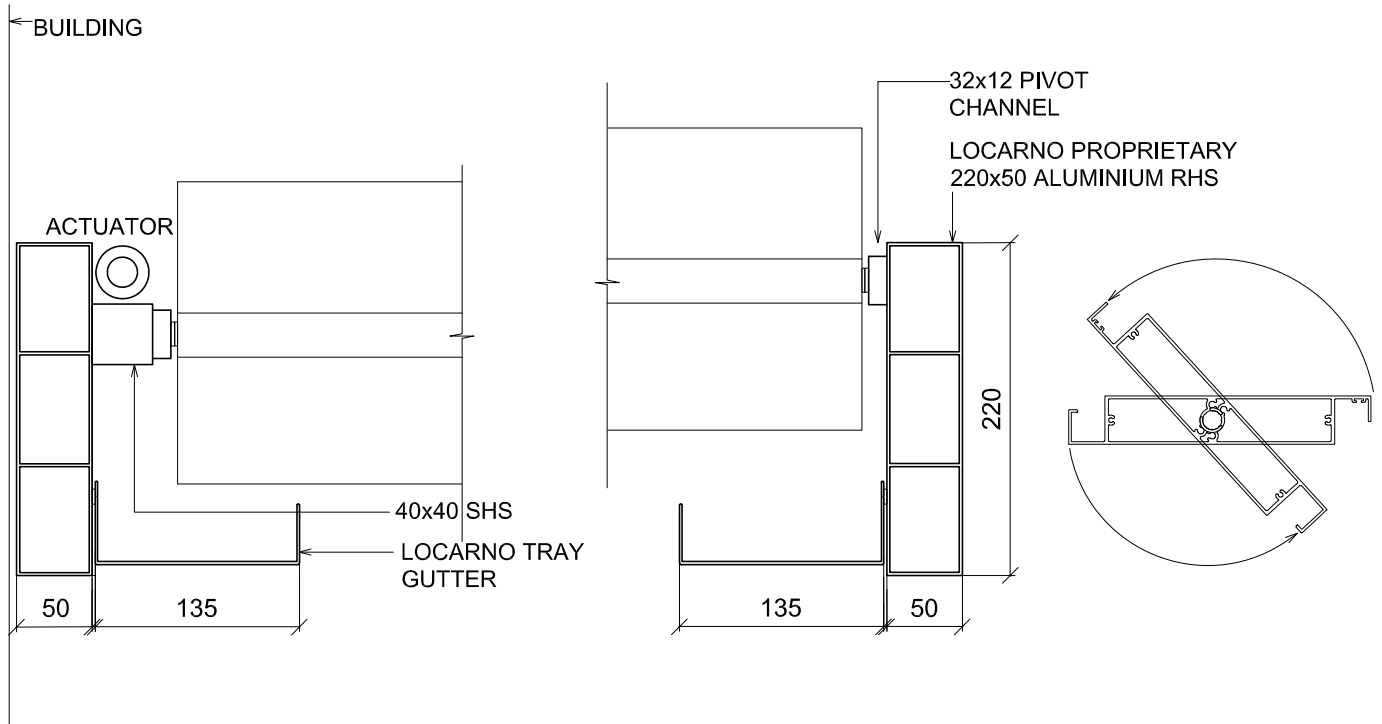

# RLX200 >> SINGLE BAY LOUVRE ROOF >> RHS FRAME

## >>LONG SECTION

LOUVRES CAN BE ORIENTATED AT RIGHT ANGLES OR PARALLEL TO THE BUILDING

**LOCARNO  
LOUVRES**

3.03

Scale : 1:5

Date Modified : 08.10.19

p +64 9 525 2525  
e info@locarno.co.nz  
www.locarno.co.nz  
(c) LOCARNO LOUVRES 2019