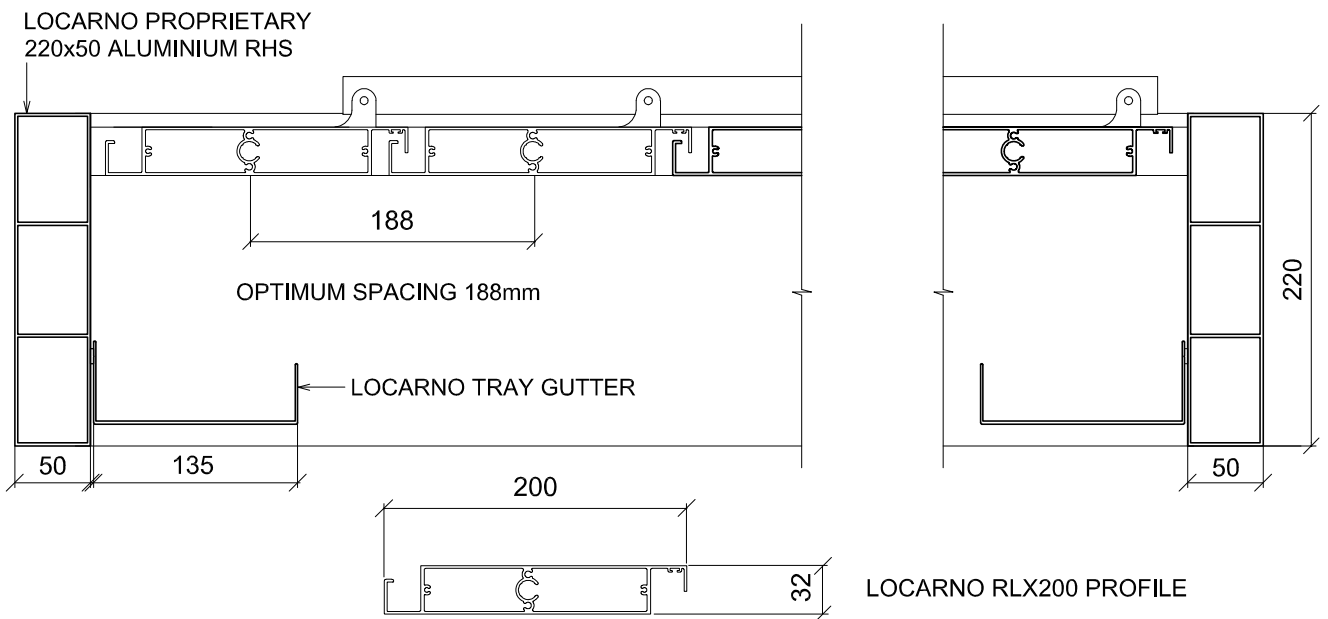

# RLX200 >> SINGLE BAY LOUVRE ROOF >> RHS FRAME

## >>LONG SECTION

LOUVRES CAN BE ORIENTATED AT RIGHT ANGLES OR PARALLEL TO THE BUILDING

**LOCARNO  
LOUVRES**

3.03

Scale : 1:5

Date Modified : 08.10.19

p +64 9 525 2525  
e info@locarno.co.nz  
www.locarno.co.nz  
(c) LOCARNO LOUVRES 2019