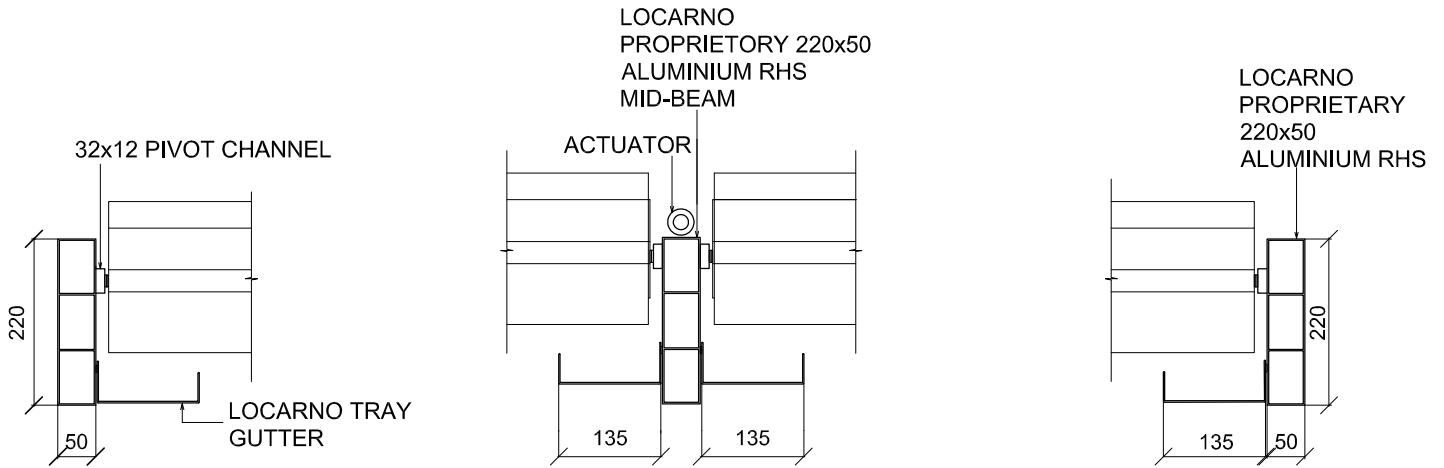

# RL200 >> DOUBLE BAY LOUVRE ROOF >> RHS FRAME

## >>LONG SECTION

## >>SHORT SECTION

LOUVRES CAN BE ORIENTATED AT RIGHT ANGLES OR PARALLEL TO THE BUILDING