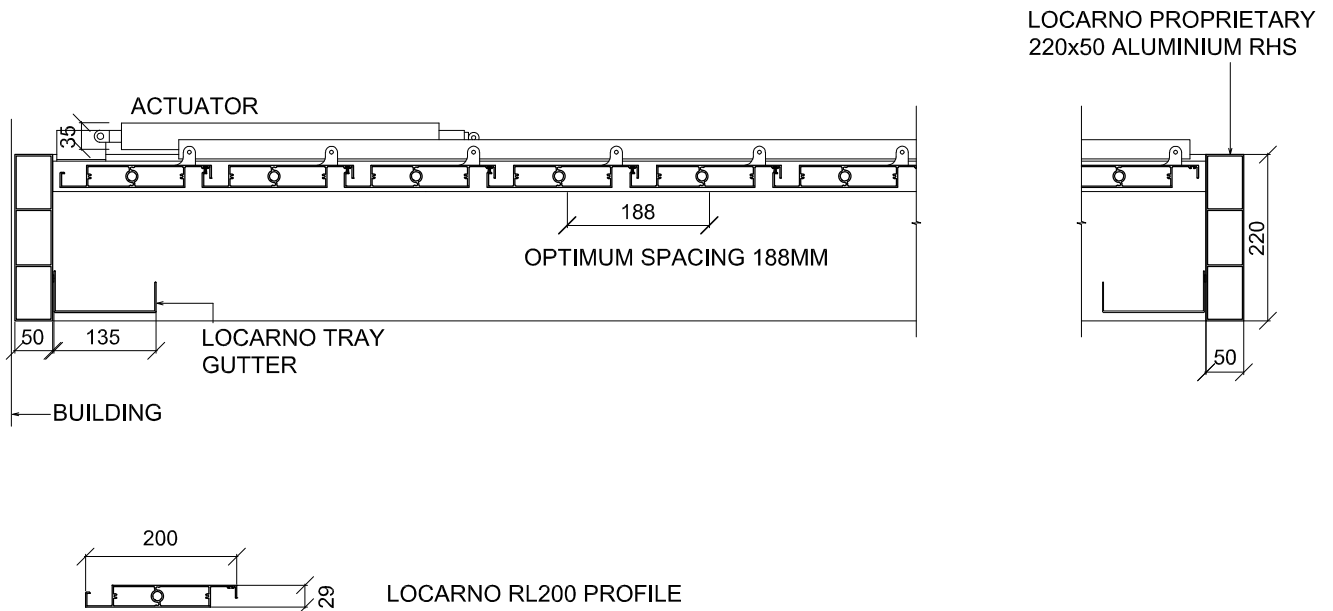

# RL200 >> DOUBLE BAY LOUVRE ROOF >> RHS FRAME

## >>LONG SECTION

## >>SHORT SECTION

LOUVRES CAN BE ORIENTATED AT RIGHT ANGLES OR PARALLEL TO THE BUILDING