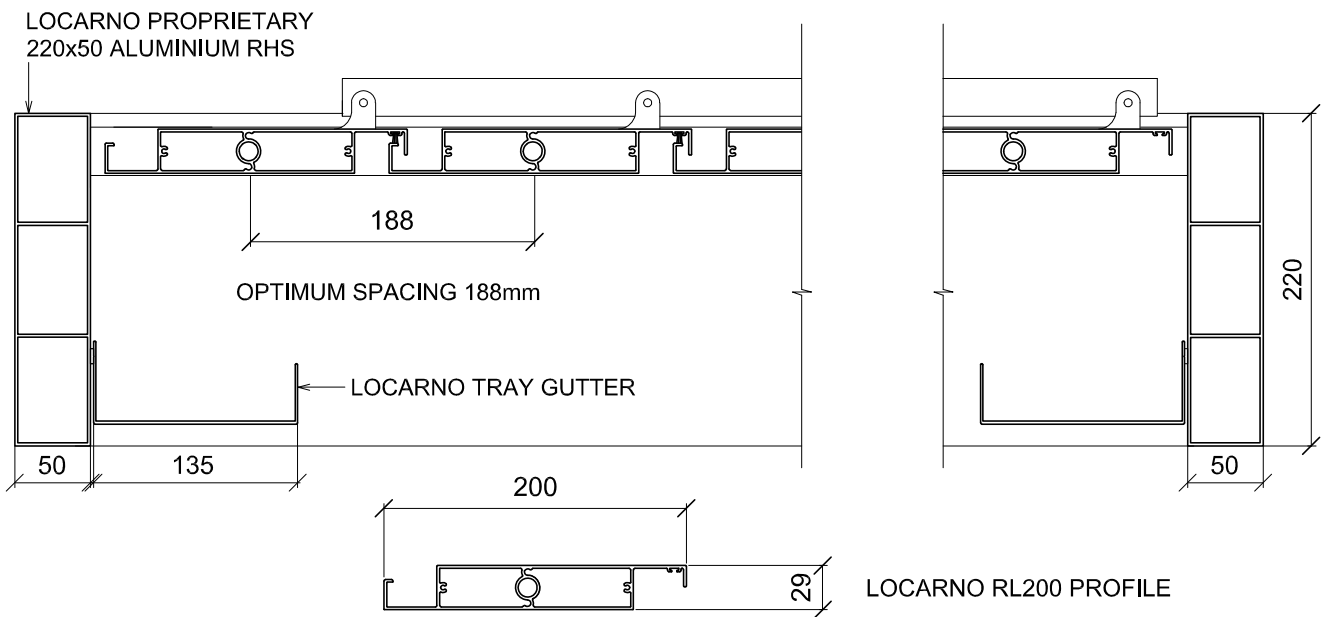

# RL200 >> SINGLE BAY LOUVRE ROOF >> RHS FRAME

## >>LONG SECTION

LOUVRES CAN BE ORIENTATED AT RIGHT ANGLES OR PARALLEL TO THE BUILDING

**LOCARNO  
LOUVRES**

3.01

Scale : 1:5

Date Modified : 08.10.19

p +64 9 525 2525  
e info@locarno.co.nz  
www.locarno.co.nz  
(c) LOCARNO LOUVRES 2019