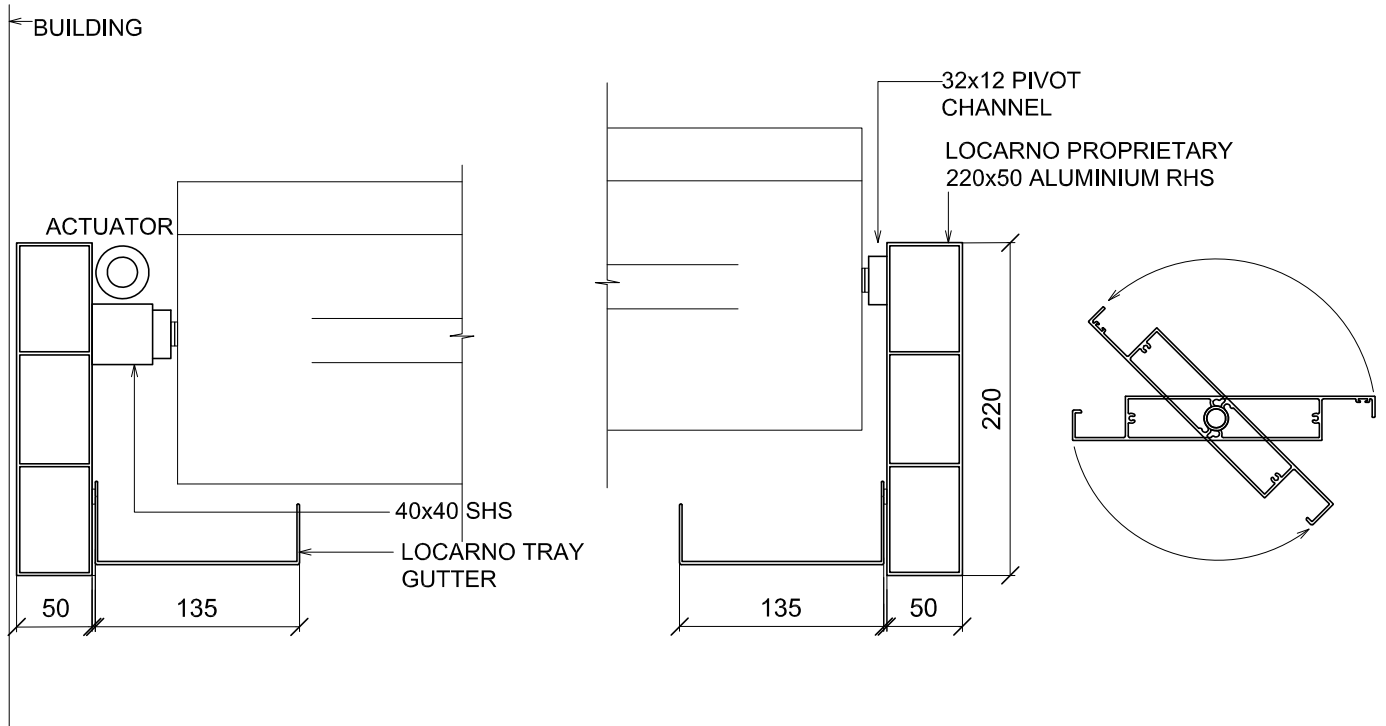

# RL200 >> SINGLE BAY LOUVRE ROOF >> RHS FRAME

## >>LONG SECTION

LOUVRES CAN BE ORIENTATED AT RIGHT ANGLES OR PARALLEL TO THE BUILDING

**LOCARNO  
LOUVRES**

3.01

Scale : 1:5

Date Modified : 08.10.19

p +64 9 525 2525  
e info@locarno.co.nz  
www.locarno.co.nz  
(c) LOCARNO LOUVRES 2019